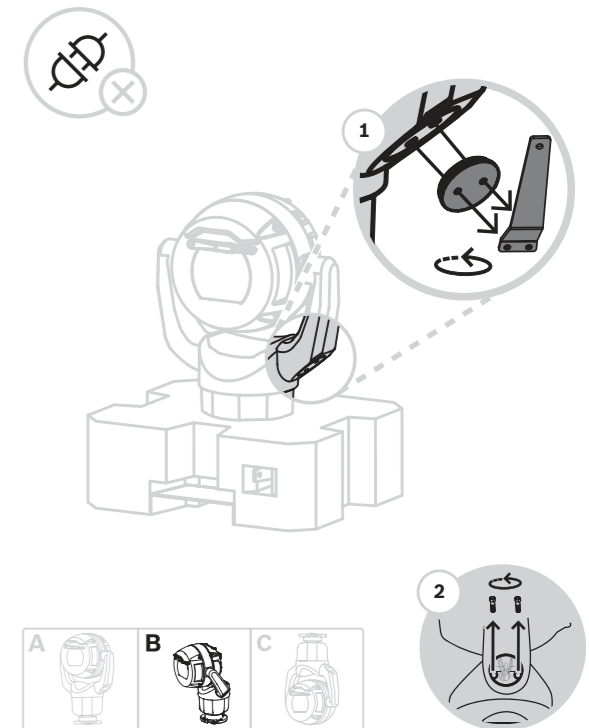

1 |

2 |

3 |

4 |

5 |

6 |

7 |

8 |

9 |

10 |