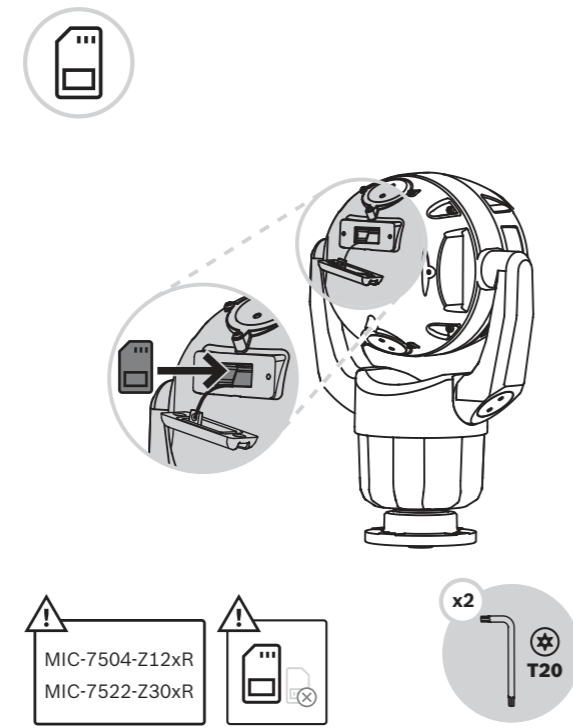

1 |

2 |

3 |

4 |

5 |

6 |

7 |

8 |

9 |

10 |