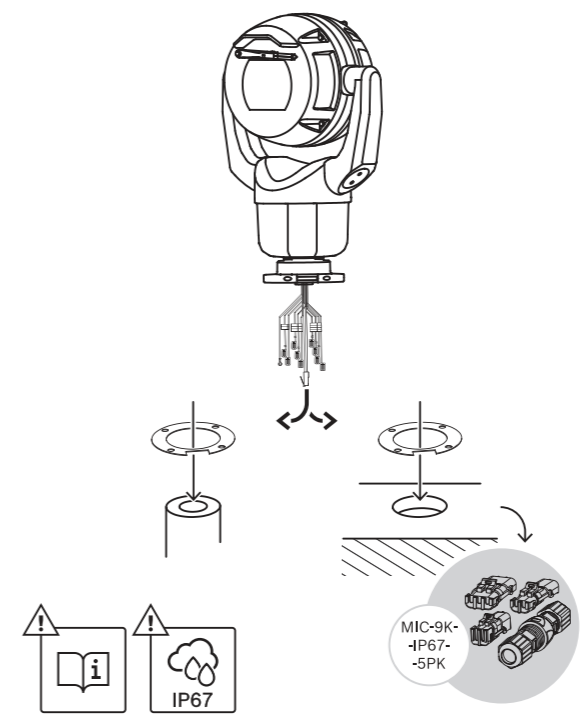

9 |

10 |

Configuration

<https://downloadstore.boschsecurity.com/>

MIC IP starlight 7100i | MIC IP ultra 7100i
 MIC-7504-Z12xR | MIC-7522-Z30x |
 MIC-7522-Z30xR

en Quick Installation Guide

Bosch Security Systems B.V.
 Torenallee 49
 5617 BA Eindhoven
 The Netherlands
www.boschsecurity.com
 © Bosch Security Systems B.V., 2019