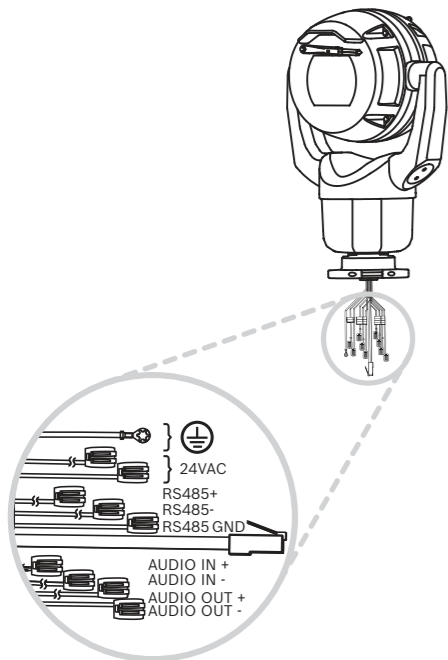

9 |

10 |

Configuration

<https://downloadstore.boschsecurity.com/>

MIC IP starlight 7100i | MIC IP ultra 7100i
 MIC-7504-Z12xR | MIC-7522-Z30x |
 MIC-7522-Z30xR

en Quick Installation Guide

Bosch Security Systems B.V.
 Torenallee 49
 5617 BA Eindhoven
 The Netherlands
www.boschsecurity.com
 © Bosch Security Systems B.V., 2019