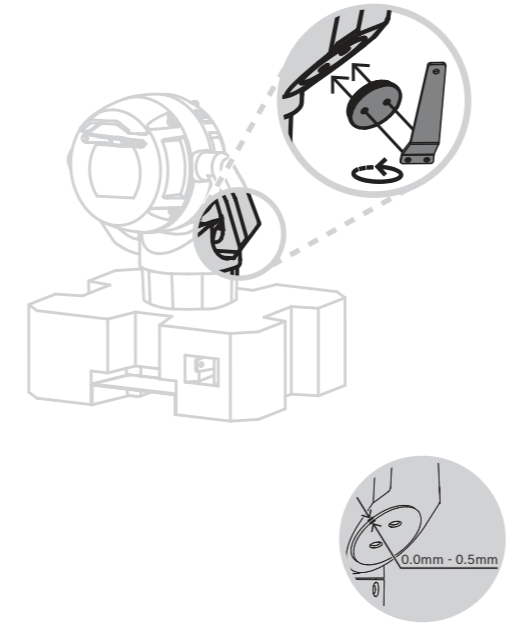

9 |

10 |

Configuration

<https://downloadstore.boschsecurity.com/>

MIC IP starlight 7100i | MIC IP ultra 7100i
 MIC-7504-Z12xR | MIC-7522-Z30x |
 MIC-7522-Z30xR

en Quick Installation Guide

Bosch Security Systems B.V.
 Torenallee 49
 5617 BA Eindhoven
 The Netherlands
www.boschsecurity.com
 © Bosch Security Systems B.V., 2019