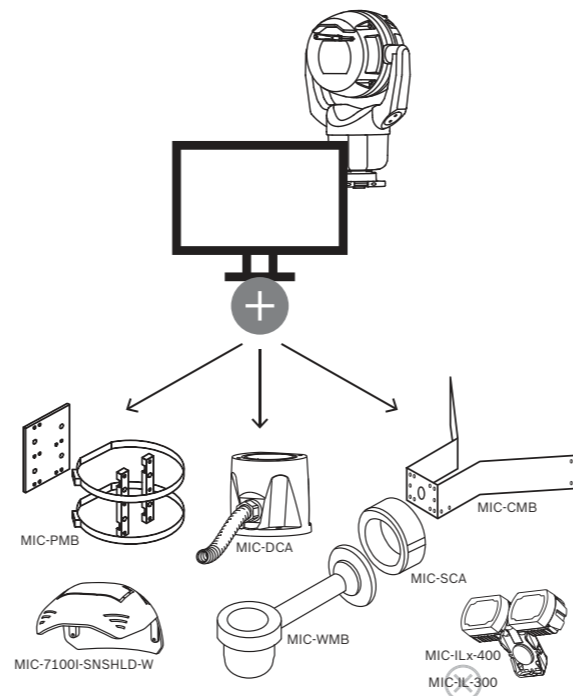

9 |

10 |

Configuration

<https://downloadstore.boschsecurity.com/>

MIC IP starlight 7100i | MIC IP ultra 7100i
 MIC-7504-Z12xR | MIC-7522-Z30x |
 MIC-7522-Z30xR

en Quick Installation Guide

Bosch Security Systems B.V.
 Torenallee 49
 5617 BA Eindhoven
 The Netherlands
www.boschsecurity.com
 © Bosch Security Systems B.V., 2019