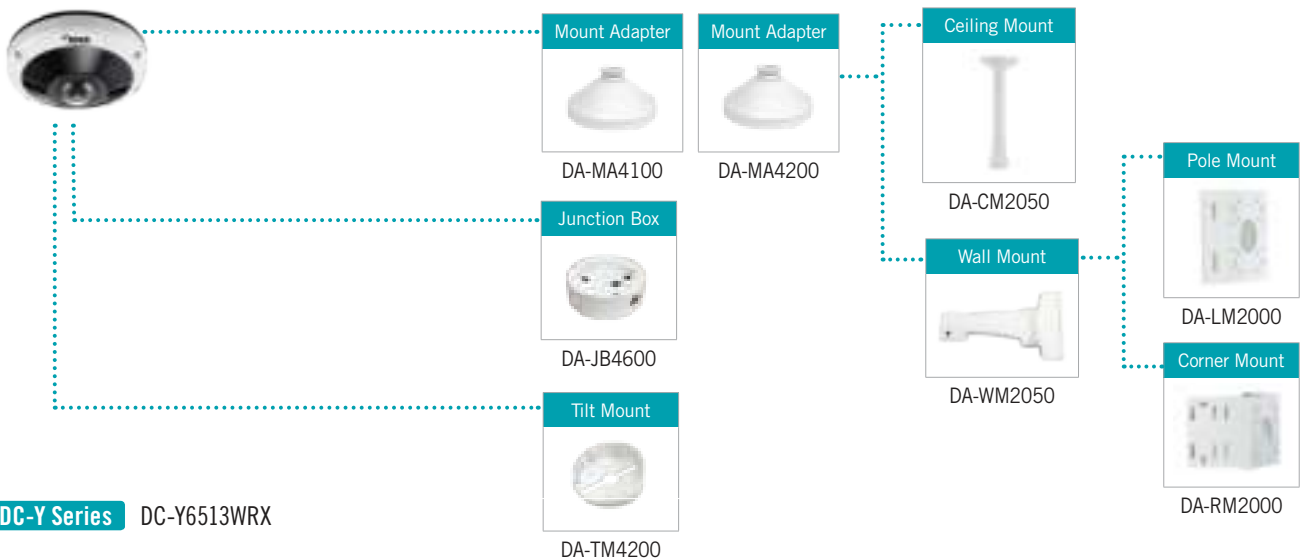

FISHEYE (1)

FISHEYE (2)

FISHEYE (3)