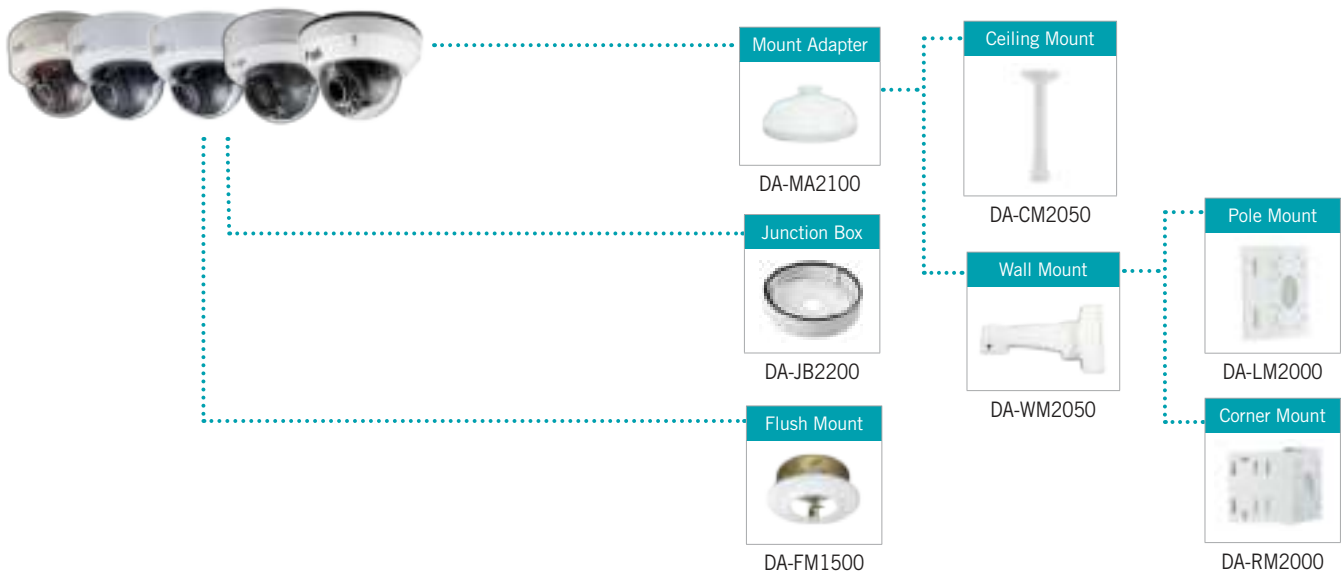

DOME (8)

DC-D Series DC-D3233HRX, DC-D3233WRX, DC-D4533HRX, DC-D4236HRX, DC-D4233HRX, DC-D4236WRX, DC-D4233WRX, DC-D4223WRX, DC-D3233RX, DC-D3233X

TC-D Series TC-D5532WRX, TC-D5531WRX, TC-D5531WRXP