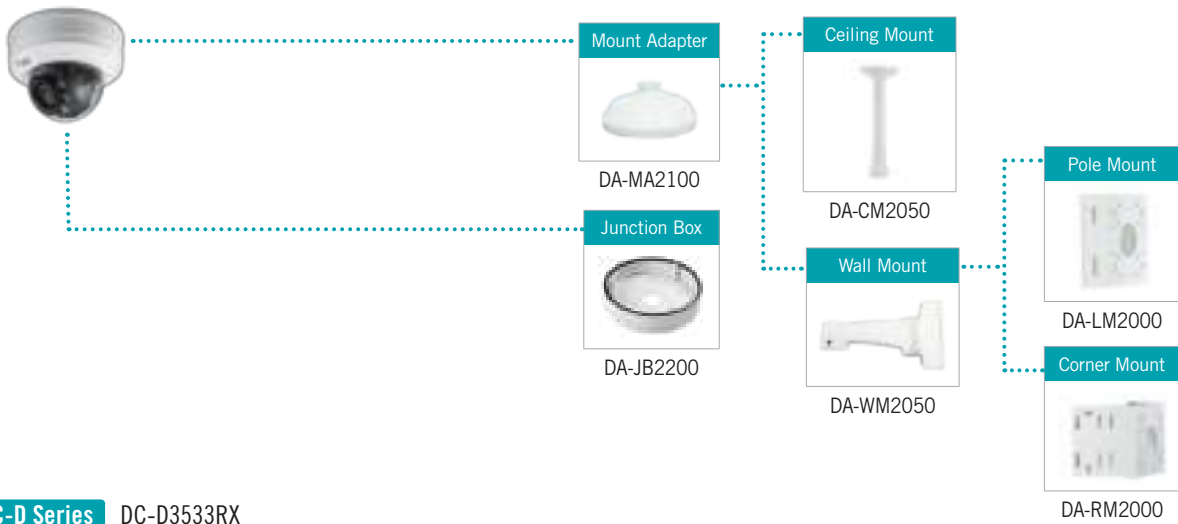

DOME (8-1)

DC-D Series DC-D3533RX

DOME (9)