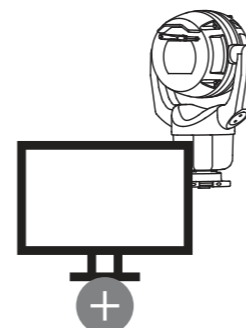

9 |

10 |

Configuration

<https://downloadstore.boschsecurity.com/>

MIC IP starlight 7100i | MIC IP ultra 7100i
 MIC-7504-Z12xR | MIC-7522-Z30x |
 MIC-7522-Z30xR

en Quick Installation Guide

Bosch Security Systems B.V.
 Torenallee 49
 5617 BA Eindhoven
 The Netherlands
www.boschsecurity.com
 © Bosch Security Systems B.V., 2019