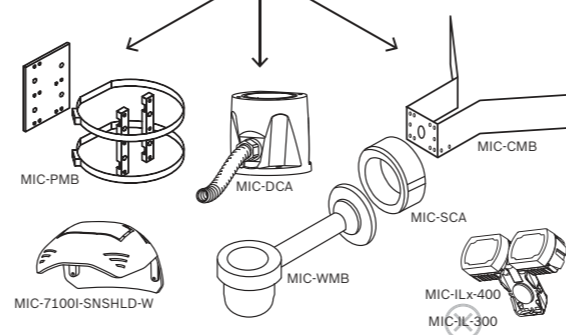

9 |

10 |

Configuration

<https://downloadstore.boschsecurity.com/>

MIC IP starlight 7100i | MIC IP ultra 7100i
 MIC-7504-Z12xR | MIC-7522-Z30x |
 MIC-7522-Z30xR

en Quick Installation Guide

Bosch Security Systems B.V.
 Torenallee 49
 5617 BA Eindhoven
 The Netherlands
www.boschsecurity.com
 © Bosch Security Systems B.V., 2019