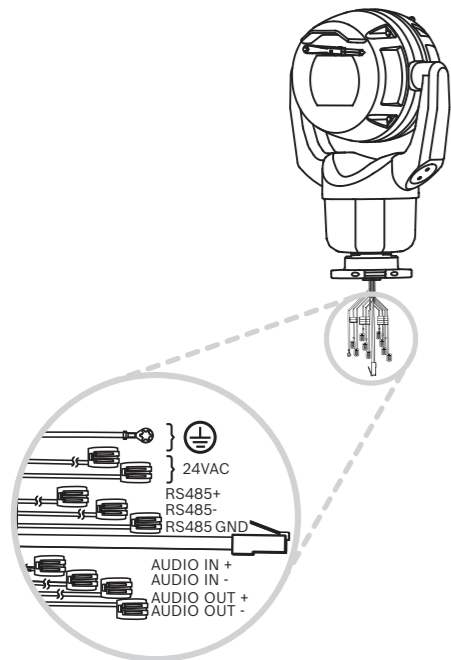

9 |

10 |

Configuration

<https://downloadstore.boschsecurity.com/>

MIC IP starlight 7100i | MIC IP ultra 7100i
 MIC-7504-Z12xR | MIC-7522-Z30x |
 MIC-7522-Z30xR

en Quick Installation Guide

Bosch Security Systems B.V.
 Torenallee 49
 5617 BA Eindhoven
 The Netherlands
www.boschsecurity.com
 © Bosch Security Systems B.V., 2019