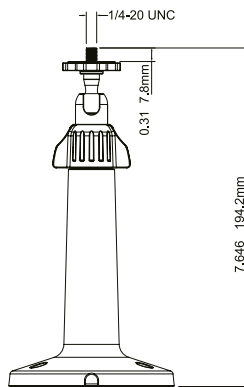

HBC5WT-2

HEPM

H4G-PK

FEATURES AND BENEFITS

	LOW PROFILE, CONTEMPORARY DESIGN	ECONOMICALLY PRICED	EASY CABLE FEED-THROUGH	CONCEALED WIRING	DIE-CAST ALUMINUM CONSTRUCTION	POLYCARBONATE CONSTRUCTION	SECC CONSTRUCTION	OFF-WHITE POWDER FINISH	GRAY POWDER FINISH	INDOOR	INDOOR/ OUTDOOR
HD3-MK2	√	√	√	√		√		√		√	
HD4CHIP-PK2	√	√	√	√	√			√			√
HD4CHIP-WK2	√	√	√	√	√			√			√
HB34G-CM	√	√	√	√			√	√			√
HB4G-PM	√	√	√	√			√	√			√
HBG-BB	√	√	√	√	√				√		√
HFG-WK	√	√	√	√	√			√			√
HFG-PK	√	√	√	√	√			√			√
HBC5WT-2	√	√	√	√	√			√		√	
HEPM	√	√	√	√	√			√			√
H4G-PK	√	√	√	√	√			√			√

equiP® Camera Mounts Dimensions

HB4G-PM

HD4CHIP-PK2

HBG-BB

HD3-MK2

HB34G-CM

HFG-PK

HFG-WK

HBC5WT-2

HEPM

HD4CHIP-WK2

H4G-PK

equip® Camera Mounts Technical Specifications

MECHANICAL			
MODEL NO.	WEIGHT	CONSTRUCTION/ FINISH	DIMENSIONS
HD3-MK2	0.18 lb (0.08 kg)	Polycarbonate/White powder coating	3.82" x 6.06" x 4.76" (97.0 mm x 154.0 mm x 121.0 mm)
HD4CHIP-WK2	1.34 lb (0.61 kg)	Die-cast aluminum/White powder coating	5.48" x 8.5" x 4.65" (139.3 mm x 215.9 mm x 118.0 mm)
HD4CHIP-PK2	0.82 lb (0.37 kg)	Die-cast aluminum/White powder coating	1.82" x 6.49" (46.2 mm x 164.7 mm)
HB4G-PM	2.05 lb (0.93 kg)	SECC/White powder coating	5.1" x 6.7" x 1.8" (130.4 mm x 170.0 mm x 45.0 mm)
HB34G-CM	3.7 lb (1.7 kg)	SECC/White powder coating	6.7" x 9.6" x 5.4" (170.0 mm x 243.0 mm x 138.0 mm)
HBG-BB	0.67 lb (0.31 kg)	Die-cast aluminum/Gray powder coating	4.29" x 1.61" (109.0 mm x 41.0 mm)
HFG-WK	1.54 lb (0.7 kg)	Die-cast aluminum/White powder coating	5.3" x 5.3" x 7.4" (134 mm x 134 mm x 187.5 mm)
HFG-PK	0.46 lb (0.21 kg)	Die-cast aluminum/White powder coating	5.9" x 5.9" x 1.5" (150.8 mm x 150.8 mm x 37.0 mm)
HBC5WT-2	0.40 lb (0.18kg)	Die-cast aluminum/White powder coating	3.7" x 7.7" (95mm x 195mm)
HEPM	0.45 lb (0.21kg)	Die-cast aluminum/White powder coating	4.3" x 1.95" (110mm x 49.6mm)
H4G-PK	0.64lb (0.29kg)	Die-cast aluminum/White powder coating	6.26" x 1.36" (159mm x 34.6mm)