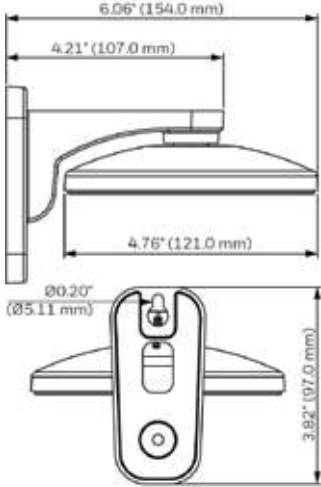

HBC5WT-2

HEPM

H4G-PK

FEATURES AND BENEFITS

	LOW PROFILE, CONTEMPORARY DESIGN	ECONOMICALLY PRICED	EASY CABLE FEED-THROUGH	CONCEALED WIRING	DIE-CAST ALUMINUM CONSTRUCTION	POLYCARBONATE CONSTRUCTION	SECC CONSTRUCTION	OFF-WHITE POWDER FINISH	GRAY POWDER FINISH	INDOOR	INDOOR/ OUTDOOR
HD3-MK2	√	√	√	√		√		√		√	
HD4CHIP-PK2	√	√	√	√	√			√			√
HD4CHIP-WK2	√	√	√	√	√			√			√
HB34G-CM	√	√	√	√			√	√			√
HB4G-PM	√	√	√	√			√	√			√
HBG-BB	√	√	√	√	√				√		√
HFG-WK	√	√	√	√	√			√			√
HFG-PK	√	√	√	√	√			√			√
HBC5WT-2	√	√	√	√	√			√		√	
HEPM	√	√	√	√	√			√			√
H4G-PK	√	√	√	√	√			√			√

equiP® Camera Mounts Dimensions

HB4G-PM

HD4CHIP-PK2

HBG-BB

HD3-MK2

HB34G-CM

HFG-PK

HFG-WK

HBC5WT-2

HEPM

HD4CHIP-WK2

H4G-PK

equip® Camera Mounts Technical Specifications

MECHANICAL			
MODEL NO.	WEIGHT	CONSTRUCTION/ FINISH	DIMENSIONS
HD3-MK2	0.18 lb (0.08 kg)	Polycarbonate/White powder coating	3.82" x 6.06" x 4.76" (97.0 mm x 154.0 mm x 121.0 mm)
HD4CHIP-WK2	1.34 lb (0.61 kg)	Die-cast aluminum/White powder coating	5.48" x 8.5" x 4.65" (139.3 mm x 215.9 mm x 118.0 mm)
HD4CHIP-PK2	0.82 lb (0.37 kg)	Die-cast aluminum/White powder coating	1.82" x 6.49" (46.2 mm x 164.7 mm)
HB4G-PM	2.05 lb (0.93 kg)	SECC/White powder coating	5.1" x 6.7" x 1.8" (130.4 mm x 170.0 mm x 45.0 mm)
HB34G-CM	3.7 lb (1.7 kg)	SECC/White powder coating	6.7" x 9.6" x 5.4" (170.0 mm x 243.0 mm x 138.0 mm)
HBG-BB	0.67 lb (0.31 kg)	Die-cast aluminum/Gray powder coating	4.29" x 1.61" (109.0 mm x 41.0 mm)
HFG-WK	1.54 lb (0.7 kg)	Die-cast aluminum/White powder coating	5.3" x 5.3" x 7.4" (134 mm x 134 mm x 187.5 mm)
HFG-PK	0.46 lb (0.21 kg)	Die-cast aluminum/White powder coating	5.9" x 5.9" x 1.5" (150.8 mm x 150.8 mm x 37.0 mm)
HBC5WT-2	0.40 lb (0.18kg)	Die-cast aluminum/White powder coating	3.7" x 7.7" (95mm x 195mm)
HEPM	0.45 lb (0.21kg)	Die-cast aluminum/White powder coating	4.3" x 1.95" (110mm x 49.6mm)
H4G-PK	0.64lb (0.29kg)	Die-cast aluminum/White powder coating	6.26" x 1.36" (159mm x 34.6mm)