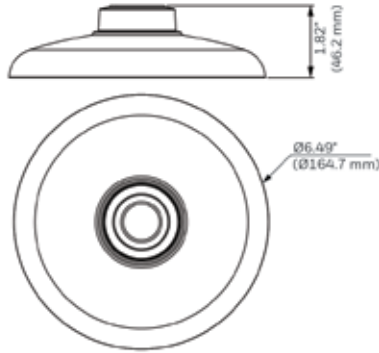

HBC5WT-2

HEPM

H4G-PK

FEATURES AND BENEFITS

	LOW PROFILE, CONTEMPORARY DESIGN	ECONOMICALLY PRICED	EASY CABLE FEED-THROUGH	CONCEALED WIRING	DIE-CAST ALUMINUM CONSTRUCTION	POLYCARBONATE CONSTRUCTION	SECC CONSTRUCTION	OFF-WHITE POWDER FINISH	GRAY POWDER FINISH	INDOOR	INDOOR/ OUTDOOR
HD3-MK2	√	√	√	√		√		√		√	
HD4CHIP-PK2	√	√	√	√	√			√			√
HD4CHIP-WK2	√	√	√	√	√			√			√
HB34G-CM	√	√	√	√			√	√			√
HB4G-PM	√	√	√	√			√	√			√
HBG-BB	√	√	√	√	√				√		√
HFG-WK	√	√	√	√	√			√			√
HFG-PK	√	√	√	√	√			√			√
HBC5WT-2	√	√	√	√	√			√		√	
HEPM	√	√	√	√	√			√			√
H4G-PK	√	√	√	√	√			√			√

equiP® Camera Mounts Dimensions

HB4G-PM

HD4CHIP-PK2

HBG-BB

HD3-MK2

HB34G-CM

HFG-PK

HFG-WK

HBC5WT-2

HEPM

HD4CHIP-WK2

H4G-PK

equip® Camera Mounts Technical Specifications

MECHANICAL			
MODEL NO.	WEIGHT	CONSTRUCTION/ FINISH	DIMENSIONS
HD3-MK2	0.18 lb (0.08 kg)	Polycarbonate/White powder coating	3.82" x 6.06" x 4.76" (97.0 mm x 154.0 mm x 121.0 mm)
HD4CHIP-WK2	1.34 lb (0.61 kg)	Die-cast aluminum/White powder coating	5.48" x 8.5" x 4.65" (139.3 mm x 215.9 mm x 118.0 mm)
HD4CHIP-PK2	0.82 lb (0.37 kg)	Die-cast aluminum/White powder coating	1.82" x 6.49" (46.2 mm x 164.7 mm)
HB4G-PM	2.05 lb (0.93 kg)	SECC/White powder coating	5.1" x 6.7" x 1.8" (130.4 mm x 170.0 mm x 45.0 mm)
HB34G-CM	3.7 lb (1.7 kg)	SECC/White powder coating	6.7" x 9.6" x 5.4" (170.0 mm x 243.0 mm x 138.0 mm)
HBG-BB	0.67 lb (0.31 kg)	Die-cast aluminum/Gray powder coating	4.29" x 1.61" (109.0 mm x 41.0 mm)
HFG-WK	1.54 lb (0.7 kg)	Die-cast aluminum/White powder coating	5.3" x 5.3" x 7.4" (134 mm x 134 mm x 187.5 mm)
HFG-PK	0.46 lb (0.21 kg)	Die-cast aluminum/White powder coating	5.9" x 5.9" x 1.5" (150.8 mm x 150.8 mm x 37.0 mm)
HBC5WT-2	0.40 lb (0.18kg)	Die-cast aluminum/White powder coating	3.7" x 7.7" (95mm x 195mm)
HEPM	0.45 lb (0.21kg)	Die-cast aluminum/White powder coating	4.3" x 1.95" (110mm x 49.6mm)
H4G-PK	0.64lb (0.29kg)	Die-cast aluminum/White powder coating	6.26" x 1.36" (159mm x 34.6mm)