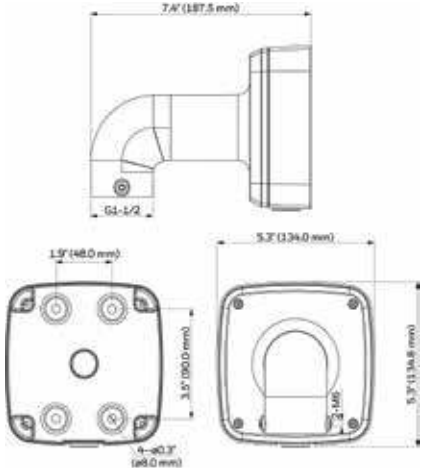

equiP® Camera Mounts Dimensions

HB4G-PM

HD4CHIP-PK2

HBG-BB

HD3-MK2

HB34G-CM

HFG-PK

HFG-WK

HBC5WT-2

HEPM

HD4CHIP-WK2

H4G-PK

equip® Camera Mounts Technical Specifications

MECHANICAL			
MODEL NO.	WEIGHT	CONSTRUCTION/ FINISH	DIMENSIONS
HD3-MK2	0.18 lb (0.08 kg)	Polycarbonate/White powder coating	3.82" x 6.06" x 4.76" (97.0 mm x 154.0 mm x 121.0 mm)
HD4CHIP-WK2	1.34 lb (0.61 kg)	Die-cast aluminum/White powder coating	5.48" x 8.5" x 4.65" (139.3 mm x 215.9 mm x 118.0 mm)
HD4CHIP-PK2	0.82 lb (0.37 kg)	Die-cast aluminum/White powder coating	1.82" x 6.49" (46.2 mm x 164.7 mm)
HB4G-PM	2.05 lb (0.93 kg)	SECC/White powder coating	5.1" x 6.7" x 1.8" (130.4 mm x 170.0 mm x 45.0 mm)
HB34G-CM	3.7 lb (1.7 kg)	SECC/White powder coating	6.7" x 9.6" x 5.4" (170.0 mm x 243.0 mm x 138.0 mm)
HBG-BB	0.67 lb (0.31 kg)	Die-cast aluminum/Gray powder coating	4.29" x 1.61" (109.0 mm x 41.0 mm)
HFG-WK	1.54 lb (0.7 kg)	Die-cast aluminum/White powder coating	5.3" x 5.3" x 7.4" (134 mm x 134 mm x 187.5 mm)
HFG-PK	0.46 lb (0.21 kg)	Die-cast aluminum/White powder coating	5.9" x 5.9" x 1.5" (150.8 mm x 150.8 mm x 37.0 mm)
HBC5WT-2	0.40 lb (0.18kg)	Die-cast aluminum/White powder coating	3.7" x 7.7" (95mm x 195mm)
HEPM	0.45 lb (0.21kg)	Die-cast aluminum/White powder coating	4.3" x 1.95" (110mm x 49.6mm)
H4G-PK	0.64lb (0.29kg)	Die-cast aluminum/White powder coating	6.26" x 1.36" (159mm x 34.6mm)