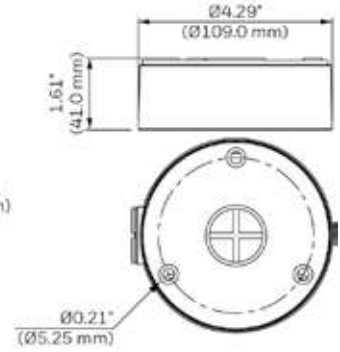

equiP® Camera Mounts Dimensions

HB4G-PM

HD4CHIP-PK2

HBG-BB

HD3-MK2

HB34G-CM

HFG-PK

HFG-WK

HBC5WT-2

HEPM

HD4CHIP-WK2

H4G-PK

equip® Camera Mounts Technical Specifications

MECHANICAL			
MODEL NO.	WEIGHT	CONSTRUCTION/ FINISH	DIMENSIONS
HD3-MK2	0.18 lb (0.08 kg)	Polycarbonate/White powder coating	3.82" x 6.06" x 4.76" (97.0 mm x 154.0 mm x 121.0 mm)
HD4CHIP-WK2	1.34 lb (0.61 kg)	Die-cast aluminum/White powder coating	5.48" x 8.5" x 4.65" (139.3 mm x 215.9 mm x 118.0 mm)
HD4CHIP-PK2	0.82 lb (0.37 kg)	Die-cast aluminum/White powder coating	1.82" x 6.49" (46.2 mm x 164.7 mm)
HB4G-PM	2.05 lb (0.93 kg)	SECC/White powder coating	5.1" x 6.7" x 1.8" (130.4 mm x 170.0 mm x 45.0 mm)
HB34G-CM	3.7 lb (1.7 kg)	SECC/White powder coating	6.7" x 9.6" x 5.4" (170.0 mm x 243.0 mm x 138.0 mm)
HBG-BB	0.67 lb (0.31 kg)	Die-cast aluminum/Gray powder coating	4.29" x 1.61" (109.0 mm x 41.0 mm)
HFG-WK	1.54 lb (0.7 kg)	Die-cast aluminum/White powder coating	5.3" x 5.3" x 7.4" (134 mm x 134 mm x 187.5 mm)
HFG-PK	0.46 lb (0.21 kg)	Die-cast aluminum/White powder coating	5.9" x 5.9" x 1.5" (150.8 mm x 150.8 mm x 37.0 mm)
HBC5WT-2	0.40 lb (0.18kg)	Die-cast aluminum/White powder coating	3.7" x 7.7" (95mm x 195mm)
HEPM	0.45 lb (0.21kg)	Die-cast aluminum/White powder coating	4.3" x 1.95" (110mm x 49.6mm)
H4G-PK	0.64lb (0.29kg)	Die-cast aluminum/White powder coating	6.26" x 1.36" (159mm x 34.6mm)