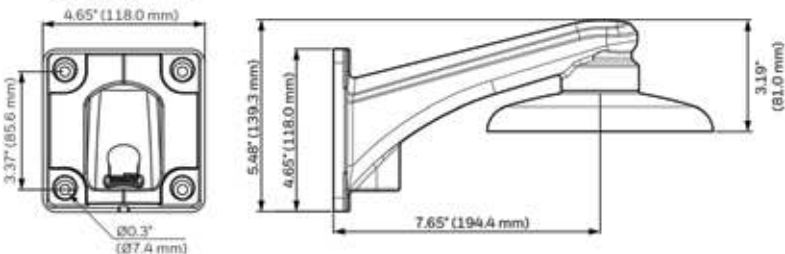

equiP® Camera Mounts Dimensions

HB4G-PM

HD4CHIP-PK2

HBG-BB

HD3-MK2

HB34G-CM

HFG-PK

HFG-WK

HBC5WT-2

HEPM

HD4CHIP-WK2

H4G-PK

equip® Camera Mounts Technical Specifications

MECHANICAL			
MODEL NO.	WEIGHT	CONSTRUCTION/ FINISH	DIMENSIONS
HD3-MK2	0.18 lb (0.08 kg)	Polycarbonate/White powder coating	3.82" x 6.06" x 4.76" (97.0 mm x 154.0 mm x 121.0 mm)
HD4CHIP-WK2	1.34 lb (0.61 kg)	Die-cast aluminum/White powder coating	5.48" x 8.5" x 4.65" (139.3 mm x 215.9 mm x 118.0 mm)
HD4CHIP-PK2	0.82 lb (0.37 kg)	Die-cast aluminum/White powder coating	1.82" x 6.49" (46.2 mm x 164.7 mm)
HB4G-PM	2.05 lb (0.93 kg)	SECC/White powder coating	5.1" x 6.7" x 1.8" (130.4 mm x 170.0 mm x 45.0 mm)
HB34G-CM	3.7 lb (1.7 kg)	SECC/White powder coating	6.7" x 9.6" x 5.4" (170.0 mm x 243.0 mm x 138.0 mm)
HBG-BB	0.67 lb (0.31 kg)	Die-cast aluminum/Gray powder coating	4.29" x 1.61" (109.0 mm x 41.0 mm)
HFG-WK	1.54 lb (0.7 kg)	Die-cast aluminum/White powder coating	5.3" x 5.3" x 7.4" (134 mm x 134 mm x 187.5 mm)
HFG-PK	0.46 lb (0.21 kg)	Die-cast aluminum/White powder coating	5.9" x 5.9" x 1.5" (150.8 mm x 150.8 mm x 37.0 mm)
HBC5WT-2	0.40 lb (0.18kg)	Die-cast aluminum/White powder coating	3.7" x 7.7" (95mm x 195mm)
HEPM	0.45 lb (0.21kg)	Die-cast aluminum/White powder coating	4.3" x 1.95" (110mm x 49.6mm)
H4G-PK	0.64lb (0.29kg)	Die-cast aluminum/White powder coating	6.26" x 1.36" (159mm x 34.6mm)