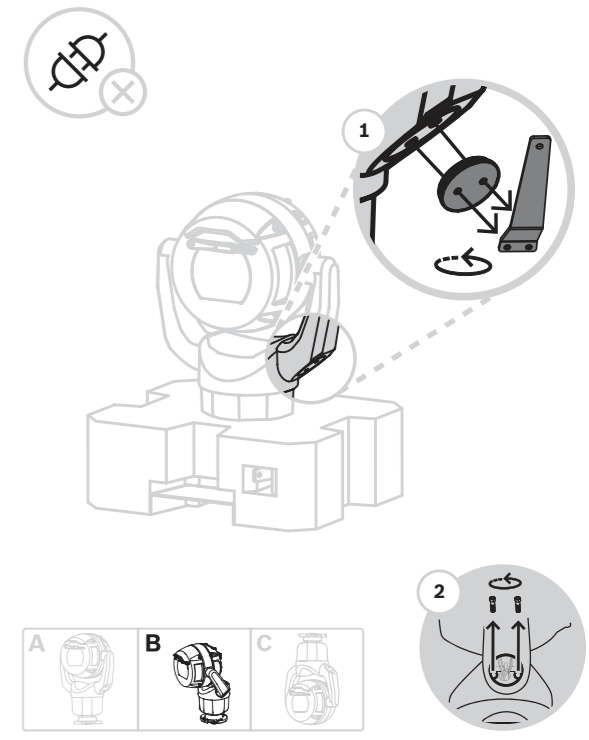

1 |

2 |

3 |

4 |

5 |

6 |

7 |

8 |

9 |

10 |