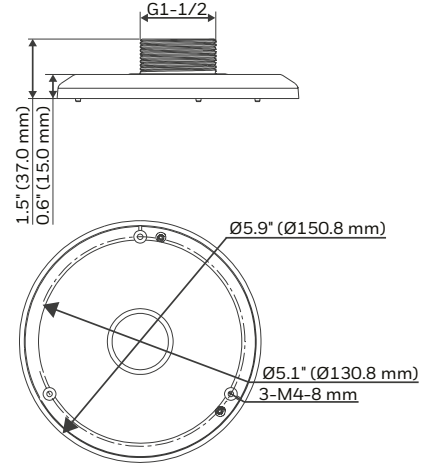

equiP® Camera Mounts Dimensions

HB4G-PM

HD4CHIP-PK2

HBG-BB

HD3-MK2

HB34G-CM

HFG-PK

HFG-WK

HBC5WT-2

HEPM

HD4CHIP-WK2

H4G-PK

equip® Camera Mounts Technical Specifications

MECHANICAL			
MODEL NO.	WEIGHT	CONSTRUCTION/ FINISH	DIMENSIONS
HD3-MK2	0.18 lb (0.08 kg)	Polycarbonate/White powder coating	3.82" x 6.06" x 4.76" (97.0 mm x 154.0 mm x 121.0 mm)
HD4CHIP-WK2	1.34 lb (0.61 kg)	Die-cast aluminum/White powder coating	5.48" x 8.5" x 4.65" (139.3 mm x 215.9 mm x 118.0 mm)
HD4CHIP-PK2	0.82 lb (0.37 kg)	Die-cast aluminum/White powder coating	1.82" x 6.49" (46.2 mm x 164.7 mm)
HB4G-PM	2.05 lb (0.93 kg)	SECC/White powder coating	5.1" x 6.7" x 1.8" (130.4 mm x 170.0 mm x 45.0 mm)
HB34G-CM	3.7 lb (1.7 kg)	SECC/White powder coating	6.7" x 9.6" x 5.4" (170.0 mm x 243.0 mm x 138.0 mm)
HBG-BB	0.67 lb (0.31 kg)	Die-cast aluminum/Gray powder coating	4.29" x 1.61" (109.0 mm x 41.0 mm)
HFG-WK	1.54 lb (0.7 kg)	Die-cast aluminum/White powder coating	5.3" x 5.3" x 7.4" (134 mm x 134 mm x 187.5 mm)
HFG-PK	0.46 lb (0.21 kg)	Die-cast aluminum/White powder coating	5.9" x 5.9" x 1.5" (150.8 mm x 150.8 mm x 37.0 mm)
HBC5WT-2	0.40 lb (0.18kg)	Die-cast aluminum/White powder coating	3.7" x 7.7" (95mm x 195mm)
HEPM	0.45 lb (0.21kg)	Die-cast aluminum/White powder coating	4.3" x 1.95" (110mm x 49.6mm)
H4G-PK	0.64lb (0.29kg)	Die-cast aluminum/White powder coating	6.26" x 1.36" (159mm x 34.6mm)