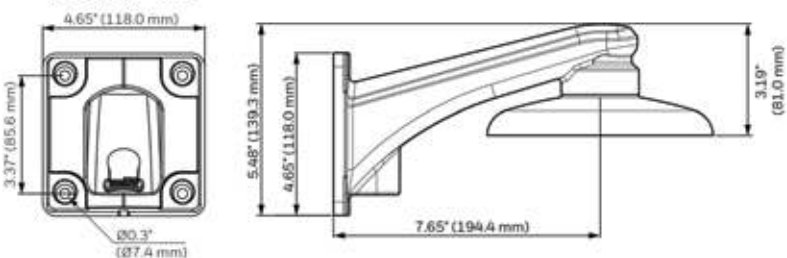

equiP® Camera Mounts Dimensions

HB4G-PM

HD4CHIP-PK2

HBG-BB

HD3-MK2

HB34G-CM

HFG-PK

HFG-WK

HBC5WT-2

HEPM

HD4CHIP-WK2

H4G-PK

equip® Camera Mounts Technical Specifications

MECHANICAL			
MODEL NO.	WEIGHT	CONSTRUCTION/ FINISH	DIMENSIONS
HD3-MK2	0.18 lb (0.08 kg)	Polycarbonate/White powder coating	3.82" x 6.06" x 4.76" (97.0 mm x 154.0 mm x 121.0 mm)
HD4CHIP-WK2	1.34 lb (0.61 kg)	Die-cast aluminum/White powder coating	5.48" x 8.5" x 4.65" (139.3 mm x 215.9 mm x 118.0 mm)
HD4CHIP-PK2	0.82 lb (0.37 kg)	Die-cast aluminum/White powder coating	1.82" x 6.49" (46.2 mm x 164.7 mm)
HB4G-PM	2.05 lb (0.93 kg)	SECC/White powder coating	5.1" x 6.7" x 1.8" (130.4 mm x 170.0 mm x 45.0 mm)
HB34G-CM	3.7 lb (1.7 kg)	SECC/White powder coating	6.7" x 9.6" x 5.4" (170.0 mm x 243.0 mm x 138.0 mm)
HBG-BB	0.67 lb (0.31 kg)	Die-cast aluminum/Gray powder coating	4.29" x 1.61" (109.0 mm x 41.0 mm)
HFG-WK	1.54 lb (0.7 kg)	Die-cast aluminum/White powder coating	5.3" x 5.3" x 7.4" (134 mm x 134 mm x 187.5 mm)
HFG-PK	0.46 lb (0.21 kg)	Die-cast aluminum/White powder coating	5.9" x 5.9" x 1.5" (150.8 mm x 150.8 mm x 37.0 mm)
HBC5WT-2	0.40 lb (0.18kg)	Die-cast aluminum/White powder coating	3.7" x 7.7" (95mm x 195mm)
HEPM	0.45 lb (0.21kg)	Die-cast aluminum/White powder coating	4.3" x 1.95" (110mm x 49.6mm)
H4G-PK	0.64lb (0.29kg)	Die-cast aluminum/White powder coating	6.26" x 1.36" (159mm x 34.6mm)