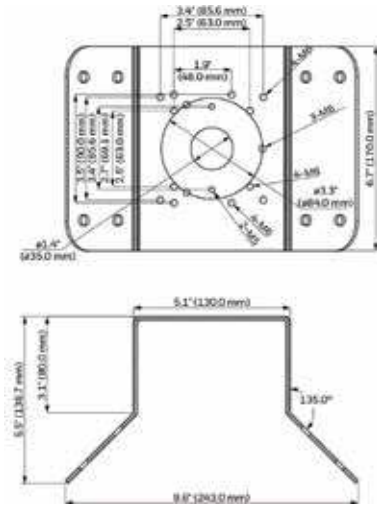

equiP® Camera Mounts Dimensions

HB4G-PM

HD4CHIP-PK2

HBG-BB

HD3-MK2

HB34G-CM

HFG-PK

HFG-WK

HBC5WT-2

HEPM

HD4CHIP-WK2

H4G-PK

equip® Camera Mounts Technical Specifications

MECHANICAL			
MODEL NO.	WEIGHT	CONSTRUCTION/ FINISH	DIMENSIONS
HD3-MK2	0.18 lb (0.08 kg)	Polycarbonate/White powder coating	3.82" x 6.06" x 4.76" (97.0 mm x 154.0 mm x 121.0 mm)
HD4CHIP-WK2	1.34 lb (0.61 kg)	Die-cast aluminum/White powder coating	5.48" x 8.5" x 4.65" (139.3 mm x 215.9 mm x 118.0 mm)
HD4CHIP-PK2	0.82 lb (0.37 kg)	Die-cast aluminum/White powder coating	1.82" x 6.49" (46.2 mm x 164.7 mm)
HB4G-PM	2.05 lb (0.93 kg)	SECC/White powder coating	5.1" x 6.7" x 1.8" (130.4 mm x 170.0 mm x 45.0 mm)
HB34G-CM	3.7 lb (1.7 kg)	SECC/White powder coating	6.7" x 9.6" x 5.4" (170.0 mm x 243.0 mm x 138.0 mm)
HBG-BB	0.67 lb (0.31 kg)	Die-cast aluminum/Gray powder coating	4.29" x 1.61" (109.0 mm x 41.0 mm)
HFG-WK	1.54 lb (0.7 kg)	Die-cast aluminum/White powder coating	5.3" x 5.3" x 7.4" (134 mm x 134 mm x 187.5 mm)
HFG-PK	0.46 lb (0.21 kg)	Die-cast aluminum/White powder coating	5.9" x 5.9" x 1.5" (150.8 mm x 150.8 mm x 37.0 mm)
HBC5WT-2	0.40 lb (0.18kg)	Die-cast aluminum/White powder coating	3.7" x 7.7" (95mm x 195mm)
HEPM	0.45 lb (0.21kg)	Die-cast aluminum/White powder coating	4.3" x 1.95" (110mm x 49.6mm)
H4G-PK	0.64lb (0.29kg)	Die-cast aluminum/White powder coating	6.26" x 1.36" (159mm x 34.6mm)