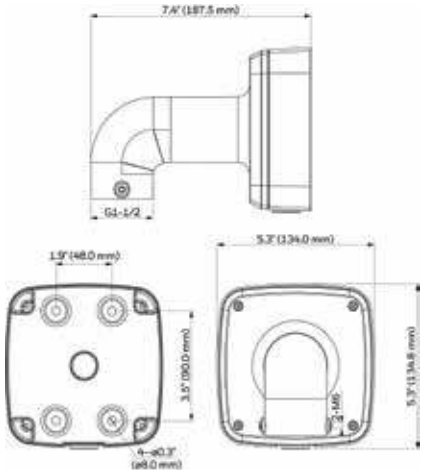

equiP® Camera Mounts Dimensions

HB4G-PM

HD4CHIP-PK2

HBG-BB

HD3-MK2

HB34G-CM

HFG-PK

HFG-WK

HBC5WT-2

HEPM

HD4CHIP-WK2

H4G-PK

equip® Camera Mounts Technical Specifications

MECHANICAL			
MODEL NO.	WEIGHT	CONSTRUCTION/ FINISH	DIMENSIONS
HD3-MK2	0.18 lb (0.08 kg)	Polycarbonate/White powder coating	3.82" x 6.06" x 4.76" (97.0 mm x 154.0 mm x 121.0 mm)
HD4CHIP-WK2	1.34 lb (0.61 kg)	Die-cast aluminum/White powder coating	5.48" x 8.5" x 4.65" (139.3 mm x 215.9 mm x 118.0 mm)
HD4CHIP-PK2	0.82 lb (0.37 kg)	Die-cast aluminum/White powder coating	1.82" x 6.49" (46.2 mm x 164.7 mm)
HB4G-PM	2.05 lb (0.93 kg)	SECC/White powder coating	5.1" x 6.7" x 1.8" (130.4 mm x 170.0 mm x 45.0 mm)
HB34G-CM	3.7 lb (1.7 kg)	SECC/White powder coating	6.7" x 9.6" x 5.4" (170.0 mm x 243.0 mm x 138.0 mm)
HBG-BB	0.67 lb (0.31 kg)	Die-cast aluminum/Gray powder coating	4.29" x 1.61" (109.0 mm x 41.0 mm)
HFG-WK	1.54 lb (0.7 kg)	Die-cast aluminum/White powder coating	5.3" x 5.3" x 7.4" (134 mm x 134 mm x 187.5 mm)
HFG-PK	0.46 lb (0.21 kg)	Die-cast aluminum/White powder coating	5.9" x 5.9" x 1.5" (150.8 mm x 150.8 mm x 37.0 mm)
HBC5WT-2	0.40 lb (0.18kg)	Die-cast aluminum/White powder coating	3.7" x 7.7" (95mm x 195mm)
HEPM	0.45 lb (0.21kg)	Die-cast aluminum/White powder coating	4.3" x 1.95" (110mm x 49.6mm)
H4G-PK	0.64lb (0.29kg)	Die-cast aluminum/White powder coating	6.26" x 1.36" (159mm x 34.6mm)