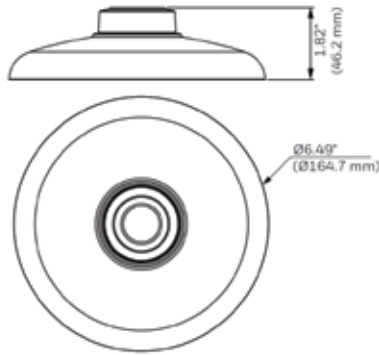

HBC5WT-2

HEPM

H4G-PK

FEATURES AND BENEFITS

	LOW PROFILE, CONTEMPORARY DESIGN	ECONOMICALLY PRICED	EASY CABLE FEED-THROUGH	CONCEALED WIRING	DIE-CAST ALUMINUM CONSTRUCTION	POLYCARBONATE CONSTRUCTION	SECC CONSTRUCTION	OFF-WHITE POWDER FINISH	GRAY POWDER FINISH	INDOOR	INDOOR/ OUTDOOR
HD3-MK2	√	√	√	√		√		√		√	
HD4CHIP-PK2	√	√	√	√	√			√			√
HD4CHIP-WK2	√	√	√	√	√			√			√
HB34G-CM	√	√	√	√			√	√			√
HB4G-PM	√	√	√	√			√	√			√
HBG-BB	√	√	√	√	√				√		√
HFG-WK	√	√	√	√	√			√			√
HFG-PK	√	√	√	√	√			√			√
HBC5WT-2	√	√	√	√	√			√		√	
HEPM	√	√	√	√	√			√			√
H4G-PK	√	√	√	√	√			√			√

equiP® Camera Mounts Dimensions

HB4G-PM

HD4CHIP-PK2

HBG-BB

HD3-MK2

HB34G-CM

HFG-PK

HFG-WK

HBC5WT-2

HEPM

HD4CHIP-WK2

H4G-PK

equip® Camera Mounts Technical Specifications

MECHANICAL			
MODEL NO.	WEIGHT	CONSTRUCTION/ FINISH	DIMENSIONS
HD3-MK2	0.18 lb (0.08 kg)	Polycarbonate/White powder coating	3.82" x 6.06" x 4.76" (97.0 mm x 154.0 mm x 121.0 mm)
HD4CHIP-WK2	1.34 lb (0.61 kg)	Die-cast aluminum/White powder coating	5.48" x 8.5" x 4.65" (139.3 mm x 215.9 mm x 118.0 mm)
HD4CHIP-PK2	0.82 lb (0.37 kg)	Die-cast aluminum/White powder coating	1.82" x 6.49" (46.2 mm x 164.7 mm)
HB4G-PM	2.05 lb (0.93 kg)	SECC/White powder coating	5.1" x 6.7" x 1.8" (130.4 mm x 170.0 mm x 45.0 mm)
HB34G-CM	3.7 lb (1.7 kg)	SECC/White powder coating	6.7" x 9.6" x 5.4" (170.0 mm x 243.0 mm x 138.0 mm)
HBG-BB	0.67 lb (0.31 kg)	Die-cast aluminum/Gray powder coating	4.29" x 1.61" (109.0 mm x 41.0 mm)
HFG-WK	1.54 lb (0.7 kg)	Die-cast aluminum/White powder coating	5.3" x 5.3" x 7.4" (134 mm x 134 mm x 187.5 mm)
HFG-PK	0.46 lb (0.21 kg)	Die-cast aluminum/White powder coating	5.9" x 5.9" x 1.5" (150.8 mm x 150.8 mm x 37.0 mm)
HBC5WT-2	0.40 lb (0.18kg)	Die-cast aluminum/White powder coating	3.7" x 7.7" (95mm x 195mm)
HEPM	0.45 lb (0.21kg)	Die-cast aluminum/White powder coating	4.3" x 1.95" (110mm x 49.6mm)
H4G-PK	0.64lb (0.29kg)	Die-cast aluminum/White powder coating	6.26" x 1.36" (159mm x 34.6mm)