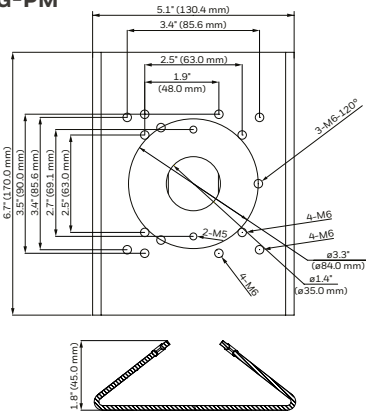

HBC5WT-2

HEPM

H4G-PK

FEATURES AND BENEFITS

	LOW PROFILE, CONTEMPORARY DESIGN	ECONOMICALLY PRICED	EASY CABLE FEED-THROUGH	CONCEALED WIRING	DIE-CAST ALUMINUM CONSTRUCTION	POLYCARBONATE CONSTRUCTION	SECC CONSTRUCTION	OFF-WHITE POWDER FINISH	GRAY POWDER FINISH	INDOOR	INDOOR/ OUTDOOR
HD3-MK2	√	√	√	√		√		√		√	
HD4CHIP-PK2	√	√	√	√	√			√			√
HD4CHIP-WK2	√	√	√	√	√			√			√
HB34G-CM	√	√	√	√			√	√			√
HB4G-PM	√	√	√	√			√	√			√
HBG-BB	√	√	√	√	√				√		√
HFG-WK	√	√	√	√	√			√			√
HFG-PK	√	√	√	√	√			√			√
HBC5WT-2	√	√	√	√	√			√		√	
HEPM	√	√	√	√	√			√			√
H4G-PK	√	√	√	√	√			√			√

equiP® Camera Mounts Dimensions

HB4G-PM

HD4CHIP-PK2

HBG-BB

HD3-MK2

HB34G-CM

HFG-PK

HFG-WK

HBC5WT-2

HEPM

HD4CHIP-WK2

H4G-PK

equip® Camera Mounts Technical Specifications

MECHANICAL			
MODEL NO.	WEIGHT	CONSTRUCTION/ FINISH	DIMENSIONS
HD3-MK2	0.18 lb (0.08 kg)	Polycarbonate/White powder coating	3.82" x 6.06" x 4.76" (97.0 mm x 154.0 mm x 121.0 mm)
HD4CHIP-WK2	1.34 lb (0.61 kg)	Die-cast aluminum/White powder coating	5.48" x 8.5" x 4.65" (139.3 mm x 215.9 mm x 118.0 mm)
HD4CHIP-PK2	0.82 lb (0.37 kg)	Die-cast aluminum/White powder coating	1.82" x 6.49" (46.2 mm x 164.7 mm)
HB4G-PM	2.05 lb (0.93 kg)	SECC/White powder coating	5.1" x 6.7" x 1.8" (130.4 mm x 170.0 mm x 45.0 mm)
HB34G-CM	3.7 lb (1.7 kg)	SECC/White powder coating	6.7" x 9.6" x 5.4" (170.0 mm x 243.0 mm x 138.0 mm)
HBG-BB	0.67 lb (0.31 kg)	Die-cast aluminum/Gray powder coating	4.29" x 1.61" (109.0 mm x 41.0 mm)
HFG-WK	1.54 lb (0.7 kg)	Die-cast aluminum/White powder coating	5.3" x 5.3" x 7.4" (134 mm x 134 mm x 187.5 mm)
HFG-PK	0.46 lb (0.21 kg)	Die-cast aluminum/White powder coating	5.9" x 5.9" x 1.5" (150.8 mm x 150.8 mm x 37.0 mm)
HBC5WT-2	0.40 lb (0.18kg)	Die-cast aluminum/White powder coating	3.7" x 7.7" (95mm x 195mm)
HEPM	0.45 lb (0.21kg)	Die-cast aluminum/White powder coating	4.3" x 1.95" (110mm x 49.6mm)
H4G-PK	0.64lb (0.29kg)	Die-cast aluminum/White powder coating	6.26" x 1.36" (159mm x 34.6mm)