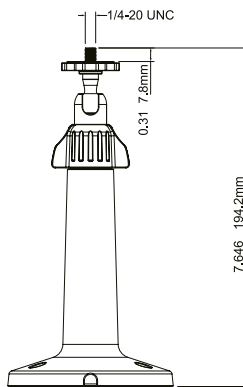

HBC5WT-2

HEPM

H4G-PK

FEATURES AND BENEFITS

	LOW PROFILE, CONTEMPORARY DESIGN	ECONOMICALLY PRICED	EASY CABLE FEED-THROUGH	CONCEALED WIRING	DIE-CAST ALUMINUM CONSTRUCTION	POLYCARBONATE CONSTRUCTION	SECC CONSTRUCTION	OFF-WHITE POWDER FINISH	GRAY POWDER FINISH	INDOOR	INDOOR/ OUTDOOR
HD3-MK2	√	√	√	√		√		√		√	
HD4CHIP-PK2	√	√	√	√	√			√			√
HD4CHIP-WK2	√	√	√	√	√			√			√
HB34G-CM	√	√	√	√			√	√			√
HB4G-PM	√	√	√	√			√	√			√
HBG-BB	√	√	√	√	√				√		√
HFG-WK	√	√	√	√	√			√			√
HFG-PK	√	√	√	√	√			√			√
HBC5WT-2	√	√	√	√	√			√		√	
HEPM	√	√	√	√	√			√			√
H4G-PK	√	√	√	√	√			√			√

equiP® Camera Mounts Dimensions

HB4G-PM

HD4CHIP-PK2

HBG-BB

HD3-MK2

HB34G-CM

HFG-PK

HFG-WK

HBC5WT-2

HEPM

HD4CHIP-WK2

H4G-PK

equip® Camera Mounts Technical Specifications

MECHANICAL			
MODEL NO.	WEIGHT	CONSTRUCTION/ FINISH	DIMENSIONS
HD3-MK2	0.18 lb (0.08 kg)	Polycarbonate/White powder coating	3.82" x 6.06" x 4.76" (97.0 mm x 154.0 mm x 121.0 mm)
HD4CHIP-WK2	1.34 lb (0.61 kg)	Die-cast aluminum/White powder coating	5.48" x 8.5" x 4.65" (139.3 mm x 215.9 mm x 118.0 mm)
HD4CHIP-PK2	0.82 lb (0.37 kg)	Die-cast aluminum/White powder coating	1.82" x 6.49" (46.2 mm x 164.7 mm)
HB4G-PM	2.05 lb (0.93 kg)	SECC/White powder coating	5.1" x 6.7" x 1.8" (130.4 mm x 170.0 mm x 45.0 mm)
HB34G-CM	3.7 lb (1.7 kg)	SECC/White powder coating	6.7" x 9.6" x 5.4" (170.0 mm x 243.0 mm x 138.0 mm)
HBG-BB	0.67 lb (0.31 kg)	Die-cast aluminum/Gray powder coating	4.29" x 1.61" (109.0 mm x 41.0 mm)
HFG-WK	1.54 lb (0.7 kg)	Die-cast aluminum/White powder coating	5.3" x 5.3" x 7.4" (134 mm x 134 mm x 187.5 mm)
HFG-PK	0.46 lb (0.21 kg)	Die-cast aluminum/White powder coating	5.9" x 5.9" x 1.5" (150.8 mm x 150.8 mm x 37.0 mm)
HBC5WT-2	0.40 lb (0.18kg)	Die-cast aluminum/White powder coating	3.7" x 7.7" (95mm x 195mm)
HEPM	0.45 lb (0.21kg)	Die-cast aluminum/White powder coating	4.3" x 1.95" (110mm x 49.6mm)
H4G-PK	0.64lb (0.29kg)	Die-cast aluminum/White powder coating	6.26" x 1.36" (159mm x 34.6mm)