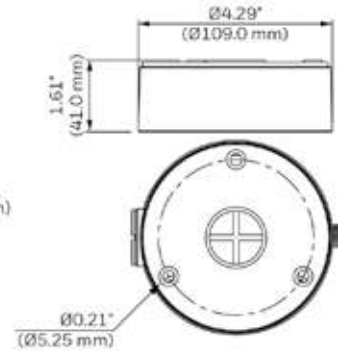

equiP® Camera Mounts Dimensions

HB4G-PM

HD4CHIP-PK2

HBG-BB

HD3-MK2

HB34G-CM

HFG-PK

HFG-WK

HBC5WT-2

HEPM

HD4CHIP-WK2

H4G-PK

equip® Camera Mounts Technical Specifications

MECHANICAL			
MODEL NO.	WEIGHT	CONSTRUCTION/ FINISH	DIMENSIONS
HD3-MK2	0.18 lb (0.08 kg)	Polycarbonate/White powder coating	3.82" x 6.06" x 4.76" (97.0 mm x 154.0 mm x 121.0 mm)
HD4CHIP-WK2	1.34 lb (0.61 kg)	Die-cast aluminum/White powder coating	5.48" x 8.5" x 4.65" (139.3 mm x 215.9 mm x 118.0 mm)
HD4CHIP-PK2	0.82 lb (0.37 kg)	Die-cast aluminum/White powder coating	1.82" x 6.49" (46.2 mm x 164.7 mm)
HB4G-PM	2.05 lb (0.93 kg)	SECC/White powder coating	5.1" x 6.7" x 1.8" (130.4 mm x 170.0 mm x 45.0 mm)
HB34G-CM	3.7 lb (1.7 kg)	SECC/White powder coating	6.7" x 9.6" x 5.4" (170.0 mm x 243.0 mm x 138.0 mm)
HBG-BB	0.67 lb (0.31 kg)	Die-cast aluminum/Gray powder coating	4.29" x 1.61" (109.0 mm x 41.0 mm)
HFG-WK	1.54 lb (0.7 kg)	Die-cast aluminum/White powder coating	5.3" x 5.3" x 7.4" (134 mm x 134 mm x 187.5 mm)
HFG-PK	0.46 lb (0.21 kg)	Die-cast aluminum/White powder coating	5.9" x 5.9" x 1.5" (150.8 mm x 150.8 mm x 37.0 mm)
HBC5WT-2	0.40 lb (0.18kg)	Die-cast aluminum/White powder coating	3.7" x 7.7" (95mm x 195mm)
HEPM	0.45 lb (0.21kg)	Die-cast aluminum/White powder coating	4.3" x 1.95" (110mm x 49.6mm)
H4G-PK	0.64lb (0.29kg)	Die-cast aluminum/White powder coating	6.26" x 1.36" (159mm x 34.6mm)