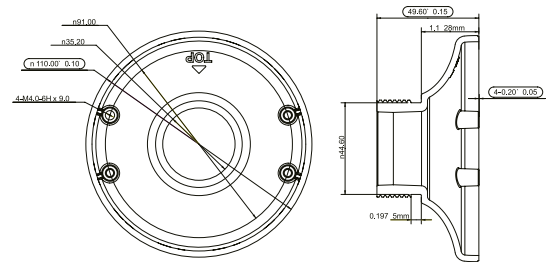

equiP® Camera Mounts Dimensions

HB4G-PM

HD4CHIP-PK2

HBG-BB

HD3-MK2

HB34G-CM

HFG-PK

HFG-WK

HBC5WT-2

HEPM

HD4CHIP-WK2

H4G-PK

equip® Camera Mounts Technical Specifications

MECHANICAL			
MODEL NO.	WEIGHT	CONSTRUCTION/ FINISH	DIMENSIONS
HD3-MK2	0.18 lb (0.08 kg)	Polycarbonate/White powder coating	3.82" x 6.06" x 4.76" (97.0 mm x 154.0 mm x 121.0 mm)
HD4CHIP-WK2	1.34 lb (0.61 kg)	Die-cast aluminum/White powder coating	5.48" x 8.5" x 4.65" (139.3 mm x 215.9 mm x 118.0 mm)
HD4CHIP-PK2	0.82 lb (0.37 kg)	Die-cast aluminum/White powder coating	1.82" x 6.49" (46.2 mm x 164.7 mm)
HB4G-PM	2.05 lb (0.93 kg)	SECC/White powder coating	5.1" x 6.7" x 1.8" (130.4 mm x 170.0 mm x 45.0 mm)
HB34G-CM	3.7 lb (1.7 kg)	SECC/White powder coating	6.7" x 9.6" x 5.4" (170.0 mm x 243.0 mm x 138.0 mm)
HBG-BB	0.67 lb (0.31 kg)	Die-cast aluminum/Gray powder coating	4.29" x 1.61" (109.0 mm x 41.0 mm)
HFG-WK	1.54 lb (0.7 kg)	Die-cast aluminum/White powder coating	5.3" x 5.3" x 7.4" (134 mm x 134 mm x 187.5 mm)
HFG-PK	0.46 lb (0.21 kg)	Die-cast aluminum/White powder coating	5.9" x 5.9" x 1.5" (150.8 mm x 150.8 mm x 37.0 mm)
HBC5WT-2	0.40 lb (0.18kg)	Die-cast aluminum/White powder coating	3.7" x 7.7" (95mm x 195mm)
HEPM	0.45 lb (0.21kg)	Die-cast aluminum/White powder coating	4.3" x 1.95" (110mm x 49.6mm)
H4G-PK	0.64lb (0.29kg)	Die-cast aluminum/White powder coating	6.26" x 1.36" (159mm x 34.6mm)