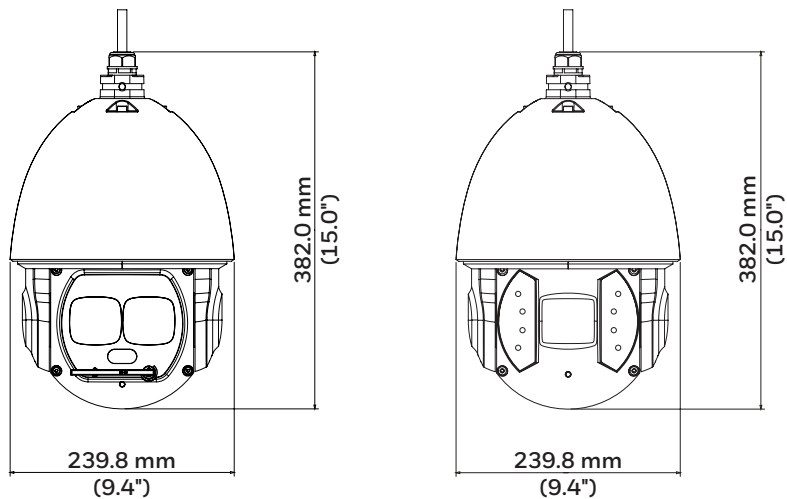

DIMENSIONS