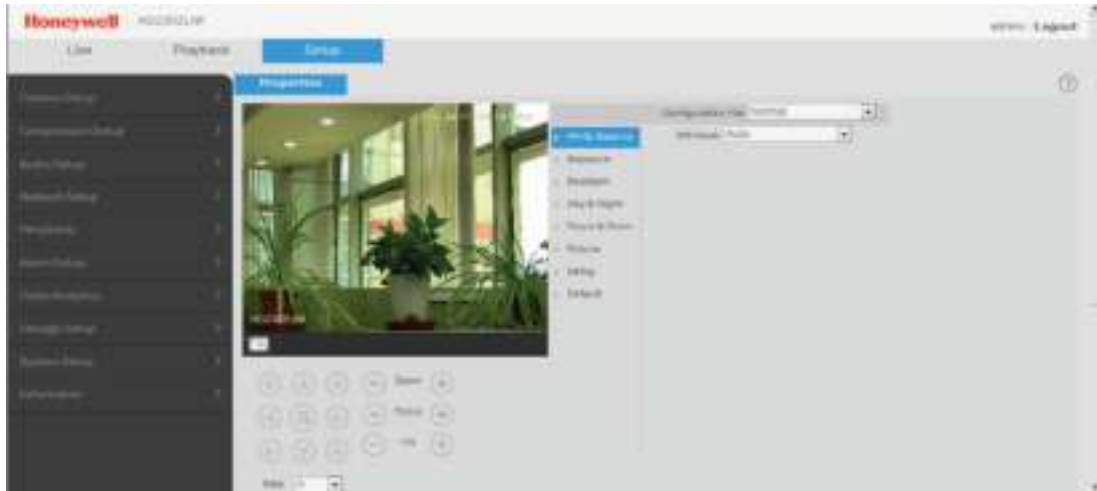

HDZ302LIW/HDZ302LIK

Outdoor PTZ IR Ultra Low Light IP Cameras

The camera can be configured to automatically detect and respond to events such as motion in the scene, alarm inputs, network failure, and/or camera tampering. Automated responses include: sending a notification through email, FTP, and/or HTTP; sending a still image of the event through email and/or FTP; and recording a video clip of the event to a configured microSDHC card. Setup can be done through a web client or from an NVR.