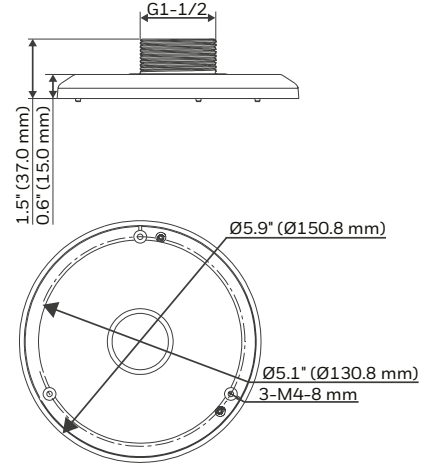

equiP® Camera Mounts Dimensions

HB4G-PM

HD4CHIP-PK2

HBG-BB

HD3-MK2

HB34G-CM

HFG-PK

HFG-WK

HBC5WT-2

HEPM

HD4CHIP-WK2

H4G-PK

equip® Camera Mounts Technical Specifications

MECHANICAL			
MODEL NO.	WEIGHT	CONSTRUCTION/ FINISH	DIMENSIONS
HD3-MK2	0.18 lb (0.08 kg)	Polycarbonate/White powder coating	3.82" x 6.06" x 4.76" (97.0 mm x 154.0 mm x 121.0 mm)
HD4CHIP-WK2	1.34 lb (0.61 kg)	Die-cast aluminum/White powder coating	5.48" x 8.5" x 4.65" (139.3 mm x 215.9 mm x 118.0 mm)
HD4CHIP-PK2	0.82 lb (0.37 kg)	Die-cast aluminum/White powder coating	1.82" x 6.49" (46.2 mm x 164.7 mm)
HB4G-PM	2.05 lb (0.93 kg)	SECC/White powder coating	5.1" x 6.7" x 1.8" (130.4 mm x 170.0 mm x 45.0 mm)
HB34G-CM	3.7 lb (1.7 kg)	SECC/White powder coating	6.7" x 9.6" x 5.4" (170.0 mm x 243.0 mm x 138.0 mm)
HBG-BB	0.67 lb (0.31 kg)	Die-cast aluminum/Gray powder coating	4.29" x 1.61" (109.0 mm x 41.0 mm)
HFG-WK	1.54 lb (0.7 kg)	Die-cast aluminum/White powder coating	5.3" x 5.3" x 7.4" (134 mm x 134 mm x 187.5 mm)
HFG-PK	0.46 lb (0.21 kg)	Die-cast aluminum/White powder coating	5.9" x 5.9" x 1.5" (150.8 mm x 150.8 mm x 37.0 mm)
HBC5WT-2	0.40 lb (0.18kg)	Die-cast aluminum/White powder coating	3.7" x 7.7" (95mm x 195mm)
HEPM	0.45 lb (0.21kg)	Die-cast aluminum/White powder coating	4.3" x 1.95" (110mm x 49.6mm)
H4G-PK	0.64lb (0.29kg)	Die-cast aluminum/White powder coating	6.26" x 1.36" (159mm x 34.6mm)