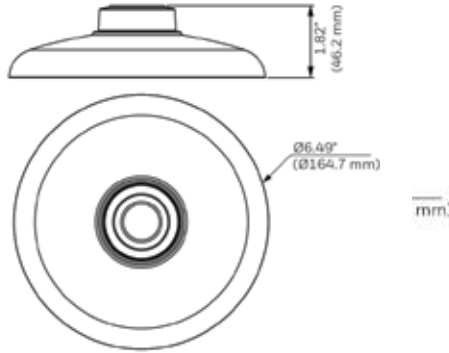

HBC5WT-2

HEPM

H4G-PK

FEATURES AND BENEFITS

	LOW PROFILE, CONTEMPORARY DESIGN	ECONOMICALLY PRICED	EASY CABLE FEED-THROUGH	CONCEALED WIRING	DIE-CAST ALUMINUM CONSTRUCTION	POLYCARBONATE CONSTRUCTION	SECC CONSTRUCTION	OFF-WHITE POWDER FINISH	GRAY POWDER FINISH	INDOOR	INDOOR/ OUTDOOR
HD3-MK2	√	√	√	√		√		√		√	
HD4CHIP-PK2	√	√	√	√	√			√			√
HD4CHIP-WK2	√	√	√	√	√			√			√
HB34G-CM	√	√	√	√			√	√			√
HB4G-PM	√	√	√	√			√	√			√
HBG-BB	√	√	√	√	√				√		√
HFG-WK	√	√	√	√	√			√			√
HFG-PK	√	√	√	√	√			√			√
HBC5WT-2	√	√	√	√	√			√		√	
HEPM	√	√	√	√	√			√			√
H4G-PK	√	√	√	√	√			√			√

equiP® Camera Mounts Dimensions

HB4G-PM

HD4CHIP-PK2

HBG-BB

HD3-MK2

HB34G-CM

HFG-PK

HFG-WK

HBC5WT-2

HEPM

HD4CHIP-WK2

H4G-PK

equip® Camera Mounts Technical Specifications

MECHANICAL			
MODEL NO.	WEIGHT	CONSTRUCTION/ FINISH	DIMENSIONS
HD3-MK2	0.18 lb (0.08 kg)	Polycarbonate/White powder coating	3.82" x 6.06" x 4.76" (97.0 mm x 154.0 mm x 121.0 mm)
HD4CHIP-WK2	1.34 lb (0.61 kg)	Die-cast aluminum/White powder coating	5.48" x 8.5" x 4.65" (139.3 mm x 215.9 mm x 118.0 mm)
HD4CHIP-PK2	0.82 lb (0.37 kg)	Die-cast aluminum/White powder coating	1.82" x 6.49" (46.2 mm x 164.7 mm)
HB4G-PM	2.05 lb (0.93 kg)	SECC/White powder coating	5.1" x 6.7" x 1.8" (130.4 mm x 170.0 mm x 45.0 mm)
HB34G-CM	3.7 lb (1.7 kg)	SECC/White powder coating	6.7" x 9.6" x 5.4" (170.0 mm x 243.0 mm x 138.0 mm)
HBG-BB	0.67 lb (0.31 kg)	Die-cast aluminum/Gray powder coating	4.29" x 1.61" (109.0 mm x 41.0 mm)
HFG-WK	1.54 lb (0.7 kg)	Die-cast aluminum/White powder coating	5.3" x 5.3" x 7.4" (134 mm x 134 mm x 187.5 mm)
HFG-PK	0.46 lb (0.21 kg)	Die-cast aluminum/White powder coating	5.9" x 5.9" x 1.5" (150.8 mm x 150.8 mm x 37.0 mm)
HBC5WT-2	0.40 lb (0.18kg)	Die-cast aluminum/White powder coating	3.7" x 7.7" (95mm x 195mm)
HEPM	0.45 lb (0.21kg)	Die-cast aluminum/White powder coating	4.3" x 1.95" (110mm x 49.6mm)
H4G-PK	0.64lb (0.29kg)	Die-cast aluminum/White powder coating	6.26" x 1.36" (159mm x 34.6mm)