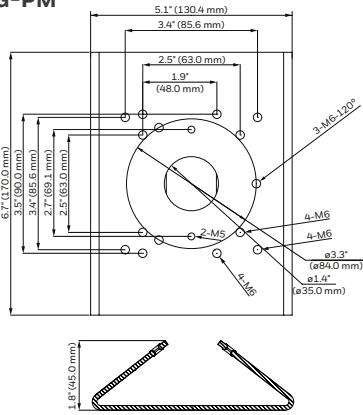

HBC5WT-2

HEPM

H4G-PK

FEATURES AND BENEFITS

	LOW PROFILE, CONTEMPORARY DESIGN	ECONOMICALLY PRICED	EASY CABLE FEED-THROUGH	CONCEALED WIRING	DIE-CAST ALUMINUM CONSTRUCTION	POLYCARBONATE CONSTRUCTION	SECC CONSTRUCTION	OFF-WHITE POWDER FINISH	GRAY POWDER FINISH	INDOOR	INDOOR/ OUTDOOR
HD3-MK2	√	√	√	√		√		√		√	
HD4CHIP-PK2	√	√	√	√	√			√			√
HD4CHIP-WK2	√	√	√	√	√			√			√
HB34G-CM	√	√	√	√			√	√			√
HB4G-PM	√	√	√	√			√	√			√
HBG-BB	√	√	√	√	√				√		√
HFG-WK	√	√	√	√	√			√			√
HFG-PK	√	√	√	√	√			√			√
HBC5WT-2	√	√	√	√	√			√		√	
HEPM	√	√	√	√	√			√			√
H4G-PK	√	√	√	√	√			√			√

equiP® Camera Mounts Dimensions

HB4G-PM

HD4CHIP-PK2

HBG-BB

HD3-MK2

HB34G-CM

HFG-PK

HFG-WK

HBC5WT-2

HEPM

HD4CHIP-WK2

H4G-PK

equip® Camera Mounts Technical Specifications

MECHANICAL			
MODEL NO.	WEIGHT	CONSTRUCTION/ FINISH	DIMENSIONS
HD3-MK2	0.18 lb (0.08 kg)	Polycarbonate/White powder coating	3.82" x 6.06" x 4.76" (97.0 mm x 154.0 mm x 121.0 mm)
HD4CHIP-WK2	1.34 lb (0.61 kg)	Die-cast aluminum/White powder coating	5.48" x 8.5" x 4.65" (139.3 mm x 215.9 mm x 118.0 mm)
HD4CHIP-PK2	0.82 lb (0.37 kg)	Die-cast aluminum/White powder coating	1.82" x 6.49" (46.2 mm x 164.7 mm)
HB4G-PM	2.05 lb (0.93 kg)	SECC/White powder coating	5.1" x 6.7" x 1.8" (130.4 mm x 170.0 mm x 45.0 mm)
HB34G-CM	3.7 lb (1.7 kg)	SECC/White powder coating	6.7" x 9.6" x 5.4" (170.0 mm x 243.0 mm x 138.0 mm)
HBG-BB	0.67 lb (0.31 kg)	Die-cast aluminum/Gray powder coating	4.29" x 1.61" (109.0 mm x 41.0 mm)
HFG-WK	1.54 lb (0.7 kg)	Die-cast aluminum/White powder coating	5.3" x 5.3" x 7.4" (134 mm x 134 mm x 187.5 mm)
HFG-PK	0.46 lb (0.21 kg)	Die-cast aluminum/White powder coating	5.9" x 5.9" x 1.5" (150.8 mm x 150.8 mm x 37.0 mm)
HBC5WT-2	0.40 lb (0.18kg)	Die-cast aluminum/White powder coating	3.7" x 7.7" (95mm x 195mm)
HEPM	0.45 lb (0.21kg)	Die-cast aluminum/White powder coating	4.3" x 1.95" (110mm x 49.6mm)
H4G-PK	0.64lb (0.29kg)	Die-cast aluminum/White powder coating	6.26" x 1.36" (159mm x 34.6mm)