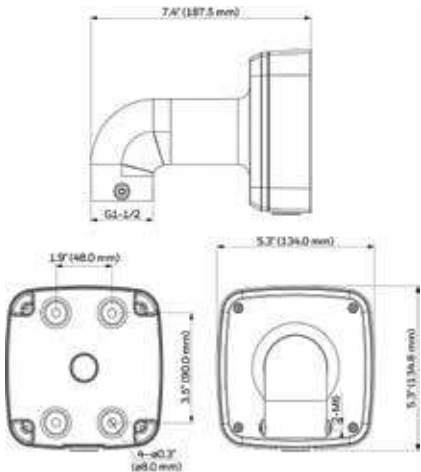

equiP® Camera Mounts Dimensions

HB4G-PM

HD4CHIP-PK2

HBG-BB

HD3-MK2

HB34G-CM

HFG-PK

HFG-WK

HBC5WT-2

HEPM

HD4CHIP-WK2

H4G-PK

equip® Camera Mounts Technical Specifications

MECHANICAL			
MODEL NO.	WEIGHT	CONSTRUCTION/ FINISH	DIMENSIONS
HD3-MK2	0.18 lb (0.08 kg)	Polycarbonate/White powder coating	3.82" x 6.06" x 4.76" (97.0 mm x 154.0 mm x 121.0 mm)
HD4CHIP-WK2	1.34 lb (0.61 kg)	Die-cast aluminum/White powder coating	5.48" x 8.5" x 4.65" (139.3 mm x 215.9 mm x 118.0 mm)
HD4CHIP-PK2	0.82 lb (0.37 kg)	Die-cast aluminum/White powder coating	1.82" x 6.49" (46.2 mm x 164.7 mm)
HB4G-PM	2.05 lb (0.93 kg)	SECC/White powder coating	5.1" x 6.7" x 1.8" (130.4 mm x 170.0 mm x 45.0 mm)
HB34G-CM	3.7 lb (1.7 kg)	SECC/White powder coating	6.7" x 9.6" x 5.4" (170.0 mm x 243.0 mm x 138.0 mm)
HBG-BB	0.67 lb (0.31 kg)	Die-cast aluminum/Gray powder coating	4.29" x 1.61" (109.0 mm x 41.0 mm)
HFG-WK	1.54 lb (0.7 kg)	Die-cast aluminum/White powder coating	5.3" x 5.3" x 7.4" (134 mm x 134 mm x 187.5 mm)
HFG-PK	0.46 lb (0.21 kg)	Die-cast aluminum/White powder coating	5.9" x 5.9" x 1.5" (150.8 mm x 150.8 mm x 37.0 mm)
HBC5WT-2	0.40 lb (0.18kg)	Die-cast aluminum/White powder coating	3.7" x 7.7" (95mm x 195mm)
HEPM	0.45 lb (0.21kg)	Die-cast aluminum/White powder coating	4.3" x 1.95" (110mm x 49.6mm)
H4G-PK	0.64lb (0.29kg)	Die-cast aluminum/White powder coating	6.26" x 1.36" (159mm x 34.6mm)