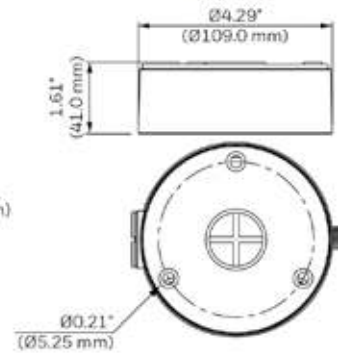

equiP® Camera Mounts Dimensions

HB4G-PM

HD4CHIP-PK2

HBG-BB

HD3-MK2

HB34G-CM

HFG-PK

HFG-WK

HBC5WT-2

HEPM

HD4CHIP-WK2

H4G-PK

equip® Camera Mounts Technical Specifications

MECHANICAL			
MODEL NO.	WEIGHT	CONSTRUCTION/ FINISH	DIMENSIONS
HD3-MK2	0.18 lb (0.08 kg)	Polycarbonate/White powder coating	3.82" x 6.06" x 4.76" (97.0 mm x 154.0 mm x 121.0 mm)
HD4CHIP-WK2	1.34 lb (0.61 kg)	Die-cast aluminum/White powder coating	5.48" x 8.5" x 4.65" (139.3 mm x 215.9 mm x 118.0 mm)
HD4CHIP-PK2	0.82 lb (0.37 kg)	Die-cast aluminum/White powder coating	1.82" x 6.49" (46.2 mm x 164.7 mm)
HB4G-PM	2.05 lb (0.93 kg)	SECC/White powder coating	5.1" x 6.7" x 1.8" (130.4 mm x 170.0 mm x 45.0 mm)
HB34G-CM	3.7 lb (1.7 kg)	SECC/White powder coating	6.7" x 9.6" x 5.4" (170.0 mm x 243.0 mm x 138.0 mm)
HBG-BB	0.67 lb (0.31 kg)	Die-cast aluminum/Gray powder coating	4.29" x 1.61" (109.0 mm x 41.0 mm)
HFG-WK	1.54 lb (0.7 kg)	Die-cast aluminum/White powder coating	5.3" x 5.3" x 7.4" (134 mm x 134 mm x 187.5 mm)
HFG-PK	0.46 lb (0.21 kg)	Die-cast aluminum/White powder coating	5.9" x 5.9" x 1.5" (150.8 mm x 150.8 mm x 37.0 mm)
HBC5WT-2	0.40 lb (0.18kg)	Die-cast aluminum/White powder coating	3.7" x 7.7" (95mm x 195mm)
HEPM	0.45 lb (0.21kg)	Die-cast aluminum/White powder coating	4.3" x 1.95" (110mm x 49.6mm)
H4G-PK	0.64lb (0.29kg)	Die-cast aluminum/White powder coating	6.26" x 1.36" (159mm x 34.6mm)