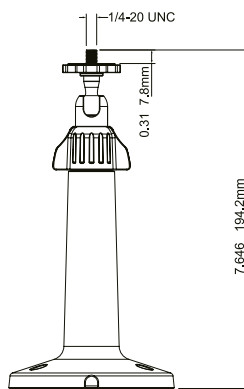

HBC5WT-2

HEPM

H4G-PK

FEATURES AND BENEFITS

	LOW PROFILE, CONTEMPORARY DESIGN	ECONOMICALLY PRICED	EASY CABLE FEED-THROUGH	CONCEALED WIRING	DIE-CAST ALUMINUM CONSTRUCTION	POLYCARBONATE CONSTRUCTION	SECC CONSTRUCTION	OFF-WHITE POWDER FINISH	GRAY POWDER FINISH	INDOOR	INDOOR/ OUTDOOR
HD3-MK2	√	√	√	√		√		√		√	
HD4CHIP-PK2	√	√	√	√	√			√			√
HD4CHIP-WK2	√	√	√	√	√			√			√
HB34G-CM	√	√	√	√			√	√			√
HB4G-PM	√	√	√	√			√	√			√
HBG-BB	√	√	√	√	√				√		√
HFG-WK	√	√	√	√	√			√			√
HFG-PK	√	√	√	√	√			√			√
HBC5WT-2	√	√	√	√	√			√		√	
HEPM	√	√	√	√	√			√			√
H4G-PK	√	√	√	√	√			√			√

equiP® Camera Mounts Dimensions

HB4G-PM

HD4CHIP-PK2

HBG-BB

HD3-MK2

HB34G-CM

HFG-PK

HFG-WK

HBC5WT-2

HEPM

HD4CHIP-WK2

H4G-PK

equip® Camera Mounts Technical Specifications

MECHANICAL			
MODEL NO.	WEIGHT	CONSTRUCTION/ FINISH	DIMENSIONS
HD3-MK2	0.18 lb (0.08 kg)	Polycarbonate/White powder coating	3.82" x 6.06" x 4.76" (97.0 mm x 154.0 mm x 121.0 mm)
HD4CHIP-WK2	1.34 lb (0.61 kg)	Die-cast aluminum/White powder coating	5.48" x 8.5" x 4.65" (139.3 mm x 215.9 mm x 118.0 mm)
HD4CHIP-PK2	0.82 lb (0.37 kg)	Die-cast aluminum/White powder coating	1.82" x 6.49" (46.2 mm x 164.7 mm)
HB4G-PM	2.05 lb (0.93 kg)	SECC/White powder coating	5.1" x 6.7" x 1.8" (130.4 mm x 170.0 mm x 45.0 mm)
HB34G-CM	3.7 lb (1.7 kg)	SECC/White powder coating	6.7" x 9.6" x 5.4" (170.0 mm x 243.0 mm x 138.0 mm)
HBG-BB	0.67 lb (0.31 kg)	Die-cast aluminum/Gray powder coating	4.29" x 1.61" (109.0 mm x 41.0 mm)
HFG-WK	1.54 lb (0.7 kg)	Die-cast aluminum/White powder coating	5.3" x 5.3" x 7.4" (134 mm x 134 mm x 187.5 mm)
HFG-PK	0.46 lb (0.21 kg)	Die-cast aluminum/White powder coating	5.9" x 5.9" x 1.5" (150.8 mm x 150.8 mm x 37.0 mm)
HBC5WT-2	0.40 lb (0.18kg)	Die-cast aluminum/White powder coating	3.7" x 7.7" (95mm x 195mm)
HEPM	0.45 lb (0.21kg)	Die-cast aluminum/White powder coating	4.3" x 1.95" (110mm x 49.6mm)
H4G-PK	0.64lb (0.29kg)	Die-cast aluminum/White powder coating	6.26" x 1.36" (159mm x 34.6mm)