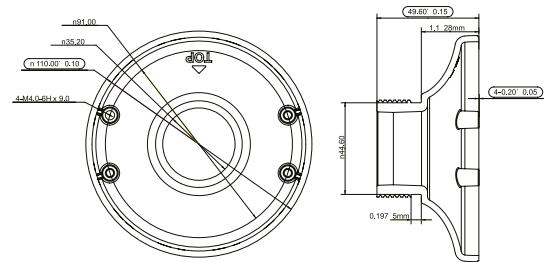

equiP® Camera Mounts Dimensions

HB4G-PM

HD4CHIP-PK2

HBG-BB

HD3-MK2

HB34G-CM

HFG-PK

HFG-WK

HBC5WT-2

HEPM

HD4CHIP-WK2

H4G-PK

equip® Camera Mounts Technical Specifications

MECHANICAL			
MODEL NO.	WEIGHT	CONSTRUCTION/ FINISH	DIMENSIONS
HD3-MK2	0.18 lb (0.08 kg)	Polycarbonate/White powder coating	3.82" x 6.06" x 4.76" (97.0 mm x 154.0 mm x 121.0 mm)
HD4CHIP-WK2	1.34 lb (0.61 kg)	Die-cast aluminum/White powder coating	5.48" x 8.5" x 4.65" (139.3 mm x 215.9 mm x 118.0 mm)
HD4CHIP-PK2	0.82 lb (0.37 kg)	Die-cast aluminum/White powder coating	1.82" x 6.49" (46.2 mm x 164.7 mm)
HB4G-PM	2.05 lb (0.93 kg)	SECC/White powder coating	5.1" x 6.7" x 1.8" (130.4 mm x 170.0 mm x 45.0 mm)
HB34G-CM	3.7 lb (1.7 kg)	SECC/White powder coating	6.7" x 9.6" x 5.4" (170.0 mm x 243.0 mm x 138.0 mm)
HBG-BB	0.67 lb (0.31 kg)	Die-cast aluminum/Gray powder coating	4.29" x 1.61" (109.0 mm x 41.0 mm)
HFG-WK	1.54 lb (0.7 kg)	Die-cast aluminum/White powder coating	5.3" x 5.3" x 7.4" (134 mm x 134 mm x 187.5 mm)
HFG-PK	0.46 lb (0.21 kg)	Die-cast aluminum/White powder coating	5.9" x 5.9" x 1.5" (150.8 mm x 150.8 mm x 37.0 mm)
HBC5WT-2	0.40 lb (0.18kg)	Die-cast aluminum/White powder coating	3.7" x 7.7" (95mm x 195mm)
HEPM	0.45 lb (0.21kg)	Die-cast aluminum/White powder coating	4.3" x 1.95" (110mm x 49.6mm)
H4G-PK	0.64lb (0.29kg)	Die-cast aluminum/White powder coating	6.26" x 1.36" (159mm x 34.6mm)