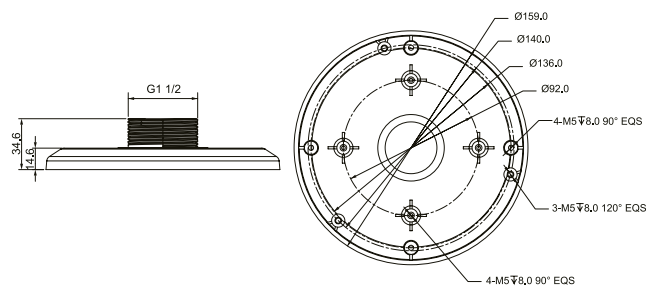

HBC5WT-2

HEPM

HD4CHIP-WK2

H4G-PK

equip® Camera Mounts Technical Specifications

MECHANICAL			
MODEL NO.	WEIGHT	CONSTRUCTION/ FINISH	DIMENSIONS
HD3-MK2	0.18 lb (0.08 kg)	Polycarbonate/White powder coating	3.82" x 6.06" x 4.76" (97.0 mm x 154.0 mm x 121.0 mm)
HD4CHIP-WK2	1.34 lb (0.61 kg)	Die-cast aluminum/White powder coating	5.48" x 8.5" x 4.65" (139.3 mm x 215.9 mm x 118.0 mm)
HD4CHIP-PK2	0.82 lb (0.37 kg)	Die-cast aluminum/White powder coating	1.82" x 6.49" (46.2 mm x 164.7 mm)
HB4G-PM	2.05 lb (0.93 kg)	SECC/White powder coating	5.1" x 6.7" x 1.8" (130.4 mm x 170.0 mm x 45.0 mm)
HB34G-CM	3.7 lb (1.7 kg)	SECC/White powder coating	6.7" x 9.6" x 5.4" (170.0 mm x 243.0 mm x 138.0 mm)
HBG-BB	0.67 lb (0.31 kg)	Die-cast aluminum/Gray powder coating	4.29" x 1.61" (109.0 mm x 41.0 mm)
HFG-WK	1.54 lb (0.7 kg)	Die-cast aluminum/White powder coating	5.3" x 5.3" x 7.4" (134 mm x 134 mm x 187.5 mm)
HFG-PK	0.46 lb (0.21 kg)	Die-cast aluminum/White powder coating	5.9" x 5.9" x 1.5" (150.8 mm x 150.8 mm x 37.0 mm)
HBC5WT-2	0.40 lb (0.18kg)	Die-cast aluminum/White powder coating	3.7" x 7.7" (95mm x 195mm)
HEPM	0.45 lb (0.21kg)	Die-cast aluminum/White powder coating	4.3" x 1.95" (110mm x 49.6mm)
H4G-PK	0.64lb (0.29kg)	Die-cast aluminum/White powder coating	6.26" x 1.36" (159mm x 34.6mm)