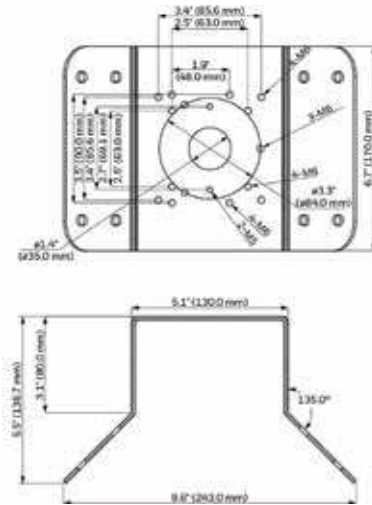

equiP® Camera Mounts Dimensions

HB4G-PM

HD4CHIP-PK2

HBG-BB

HD3-MK2

HB34G-CM

HFG-PK

HFG-WK

HBC5WT-2

HEPM

HD4CHIP-WK2

H4G-PK

equip® Camera Mounts Technical Specifications

MECHANICAL			
MODEL NO.	WEIGHT	CONSTRUCTION/ FINISH	DIMENSIONS
HD3-MK2	0.18 lb (0.08 kg)	Polycarbonate/White powder coating	3.82" x 6.06" x 4.76" (97.0 mm x 154.0 mm x 121.0 mm)
HD4CHIP-WK2	1.34 lb (0.61 kg)	Die-cast aluminum/White powder coating	5.48" x 8.5" x 4.65" (139.3 mm x 215.9 mm x 118.0 mm)
HD4CHIP-PK2	0.82 lb (0.37 kg)	Die-cast aluminum/White powder coating	1.82" x 6.49" (46.2 mm x 164.7 mm)
HB4G-PM	2.05 lb (0.93 kg)	SECC/White powder coating	5.1" x 6.7" x 1.8" (130.4 mm x 170.0 mm x 45.0 mm)
HB34G-CM	3.7 lb (1.7 kg)	SECC/White powder coating	6.7" x 9.6" x 5.4" (170.0 mm x 243.0 mm x 138.0 mm)
HBG-BB	0.67 lb (0.31 kg)	Die-cast aluminum/Gray powder coating	4.29" x 1.61" (109.0 mm x 41.0 mm)
HFG-WK	1.54 lb (0.7 kg)	Die-cast aluminum/White powder coating	5.3" x 5.3" x 7.4" (134 mm x 134 mm x 187.5 mm)
HFG-PK	0.46 lb (0.21 kg)	Die-cast aluminum/White powder coating	5.9" x 5.9" x 1.5" (150.8 mm x 150.8 mm x 37.0 mm)
HBC5WT-2	0.40 lb (0.18kg)	Die-cast aluminum/White powder coating	3.7" x 7.7" (95mm x 195mm)
HEPM	0.45 lb (0.21kg)	Die-cast aluminum/White powder coating	4.3" x 1.95" (110mm x 49.6mm)
H4G-PK	0.64lb (0.29kg)	Die-cast aluminum/White powder coating	6.26" x 1.36" (159mm x 34.6mm)