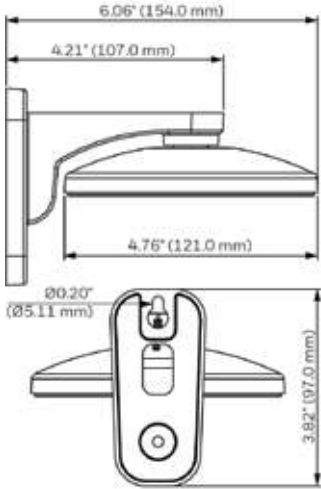

HBC5WT-2

HEPM

H4G-PK

FEATURES AND BENEFITS

	LOW PROFILE, CONTEMPORARY DESIGN	ECONOMICALLY PRICED	EASY CABLE FEED-THROUGH	CONCEALED WIRING	DIE-CAST ALUMINUM CONSTRUCTION	POLYCARBONATE CONSTRUCTION	SECC CONSTRUCTION	OFF-WHITE POWDER FINISH	GRAY POWDER FINISH	INDOOR	INDOOR/ OUTDOOR
HD3-MK2	√	√	√	√		√		√		√	
HD4CHIP-PK2	√	√	√	√	√			√			√
HD4CHIP-WK2	√	√	√	√	√			√			√
HB34G-CM	√	√	√	√			√	√			√
HB4G-PM	√	√	√	√			√	√			√
HBG-BB	√	√	√	√	√				√		√
HFG-WK	√	√	√	√	√			√			√
HFG-PK	√	√	√	√	√			√			√
HBC5WT-2	√	√	√	√	√			√		√	
HEPM	√	√	√	√	√			√			√
H4G-PK	√	√	√	√	√			√			√

equiP® Camera Mounts Dimensions

HB4G-PM

HD4CHIP-PK2

HBG-BB

HD3-MK2

HB34G-CM

HFG-PK

HFG-WK

HBC5WT-2

HEPM

HD4CHIP-WK2

H4G-PK

equip® Camera Mounts Technical Specifications

MECHANICAL			
MODEL NO.	WEIGHT	CONSTRUCTION/ FINISH	DIMENSIONS
HD3-MK2	0.18 lb (0.08 kg)	Polycarbonate/White powder coating	3.82" x 6.06" x 4.76" (97.0 mm x 154.0 mm x 121.0 mm)
HD4CHIP-WK2	1.34 lb (0.61 kg)	Die-cast aluminum/White powder coating	5.48" x 8.5" x 4.65" (139.3 mm x 215.9 mm x 118.0 mm)
HD4CHIP-PK2	0.82 lb (0.37 kg)	Die-cast aluminum/White powder coating	1.82" x 6.49" (46.2 mm x 164.7 mm)
HB4G-PM	2.05 lb (0.93 kg)	SECC/White powder coating	5.1" x 6.7" x 1.8" (130.4 mm x 170.0 mm x 45.0 mm)
HB34G-CM	3.7 lb (1.7 kg)	SECC/White powder coating	6.7" x 9.6" x 5.4" (170.0 mm x 243.0 mm x 138.0 mm)
HBG-BB	0.67 lb (0.31 kg)	Die-cast aluminum/Gray powder coating	4.29" x 1.61" (109.0 mm x 41.0 mm)
HFG-WK	1.54 lb (0.7 kg)	Die-cast aluminum/White powder coating	5.3" x 5.3" x 7.4" (134 mm x 134 mm x 187.5 mm)
HFG-PK	0.46 lb (0.21 kg)	Die-cast aluminum/White powder coating	5.9" x 5.9" x 1.5" (150.8 mm x 150.8 mm x 37.0 mm)
HBC5WT-2	0.40 lb (0.18kg)	Die-cast aluminum/White powder coating	3.7" x 7.7" (95mm x 195mm)
HEPM	0.45 lb (0.21kg)	Die-cast aluminum/White powder coating	4.3" x 1.95" (110mm x 49.6mm)
H4G-PK	0.64lb (0.29kg)	Die-cast aluminum/White powder coating	6.26" x 1.36" (159mm x 34.6mm)