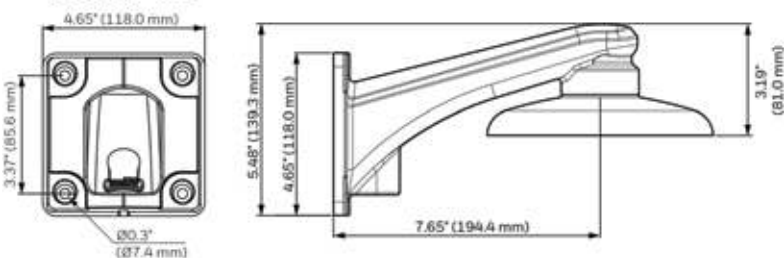

equiP® Camera Mounts Dimensions

HB4G-PM

HD4CHIP-PK2

HBG-BB

HD3-MK2

HB34G-CM

HFG-PK

HFG-WK

HBC5WT-2

HEPM

HD4CHIP-WK2

H4G-PK

equip® Camera Mounts Technical Specifications

MECHANICAL			
MODEL NO.	WEIGHT	CONSTRUCTION/ FINISH	DIMENSIONS
HD3-MK2	0.18 lb (0.08 kg)	Polycarbonate/White powder coating	3.82" x 6.06" x 4.76" (97.0 mm x 154.0 mm x 121.0 mm)
HD4CHIP-WK2	1.34 lb (0.61 kg)	Die-cast aluminum/White powder coating	5.48" x 8.5" x 4.65" (139.3 mm x 215.9 mm x 118.0 mm)
HD4CHIP-PK2	0.82 lb (0.37 kg)	Die-cast aluminum/White powder coating	1.82" x 6.49" (46.2 mm x 164.7 mm)
HB4G-PM	2.05 lb (0.93 kg)	SECC/White powder coating	5.1" x 6.7" x 1.8" (130.4 mm x 170.0 mm x 45.0 mm)
HB34G-CM	3.7 lb (1.7 kg)	SECC/White powder coating	6.7" x 9.6" x 5.4" (170.0 mm x 243.0 mm x 138.0 mm)
HBG-BB	0.67 lb (0.31 kg)	Die-cast aluminum/Gray powder coating	4.29" x 1.61" (109.0 mm x 41.0 mm)
HFG-WK	1.54 lb (0.7 kg)	Die-cast aluminum/White powder coating	5.3" x 5.3" x 7.4" (134 mm x 134 mm x 187.5 mm)
HFG-PK	0.46 lb (0.21 kg)	Die-cast aluminum/White powder coating	5.9" x 5.9" x 1.5" (150.8 mm x 150.8 mm x 37.0 mm)
HBC5WT-2	0.40 lb (0.18kg)	Die-cast aluminum/White powder coating	3.7" x 7.7" (95mm x 195mm)
HEPM	0.45 lb (0.21kg)	Die-cast aluminum/White powder coating	4.3" x 1.95" (110mm x 49.6mm)
H4G-PK	0.64lb (0.29kg)	Die-cast aluminum/White powder coating	6.26" x 1.36" (159mm x 34.6mm)