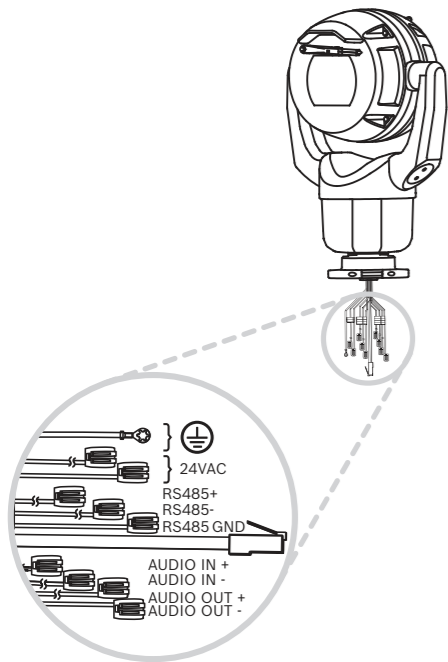

9 |

10 |

Configuration

<https://downloadstore.boschsecurity.com/>

MIC IP starlight 7100i | MIC IP ultra 7100i
 MIC-7504-Z12xR | MIC-7522-Z30x |
 MIC-7522-Z30xR

en Quick Installation Guide

Bosch Security Systems B.V.
 Torenallee 49
 5617 BA Eindhoven
 The Netherlands
www.boschsecurity.com
 © Bosch Security Systems B.V., 2019