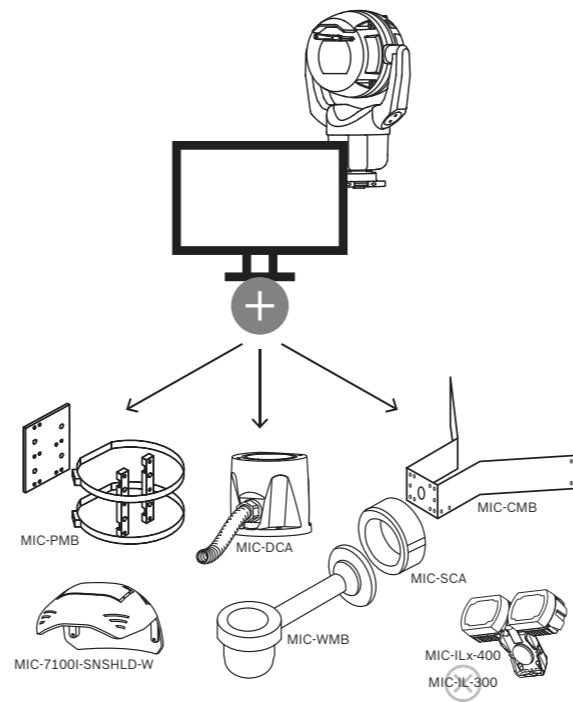

9 |

10 |

Configuration

<https://downloadstore.boschsecurity.com/>

MIC IP starlight 7100i | MIC IP ultra 7100i
 MIC-7504-Z12xR | MIC-7522-Z30x |
 MIC-7522-Z30xR

en Quick Installation Guide

Bosch Security Systems B.V.
 Torenallee 49
 5617 BA Eindhoven
 The Netherlands
www.boschsecurity.com
 © Bosch Security Systems B.V., 2019