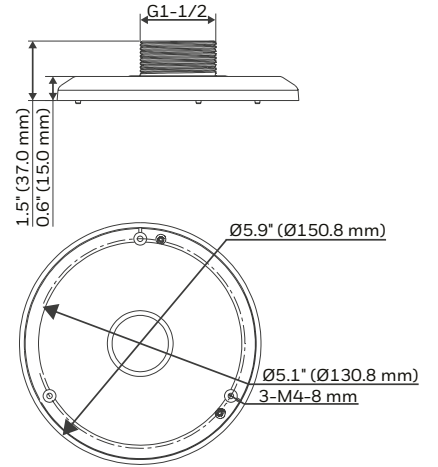

equiP® Camera Mounts Dimensions

HB4G-PM

HD4CHIP-PK2

HBG-BB

HD3-MK2

HB34G-CM

HFG-PK

HFG-WK

HBC5WT-2

HEPM

HD4CHIP-WK2

H4G-PK

equip® Camera Mounts Technical Specifications

MECHANICAL			
MODEL NO.	WEIGHT	CONSTRUCTION/ FINISH	DIMENSIONS
HD3-MK2	0.18 lb (0.08 kg)	Polycarbonate/White powder coating	3.82" x 6.06" x 4.76" (97.0 mm x 154.0 mm x 121.0 mm)
HD4CHIP-WK2	1.34 lb (0.61 kg)	Die-cast aluminum/White powder coating	5.48" x 8.5" x 4.65" (139.3 mm x 215.9 mm x 118.0 mm)
HD4CHIP-PK2	0.82 lb (0.37 kg)	Die-cast aluminum/White powder coating	1.82" x 6.49" (46.2 mm x 164.7 mm)
HB4G-PM	2.05 lb (0.93 kg)	SECC/White powder coating	5.1" x 6.7" x 1.8" (130.4 mm x 170.0 mm x 45.0 mm)
HB34G-CM	3.7 lb (1.7 kg)	SECC/White powder coating	6.7" x 9.6" x 5.4" (170.0 mm x 243.0 mm x 138.0 mm)
HBG-BB	0.67 lb (0.31 kg)	Die-cast aluminum/Gray powder coating	4.29" x 1.61" (109.0 mm x 41.0 mm)
HFG-WK	1.54 lb (0.7 kg)	Die-cast aluminum/White powder coating	5.3" x 5.3" x 7.4" (134 mm x 134 mm x 187.5 mm)
HFG-PK	0.46 lb (0.21 kg)	Die-cast aluminum/White powder coating	5.9" x 5.9" x 1.5" (150.8 mm x 150.8 mm x 37.0 mm)
HBC5WT-2	0.40 lb (0.18kg)	Die-cast aluminum/White powder coating	3.7" x 7.7" (95mm x 195mm)
HEPM	0.45 lb (0.21kg)	Die-cast aluminum/White powder coating	4.3" x 1.95" (110mm x 49.6mm)
H4G-PK	0.64lb (0.29kg)	Die-cast aluminum/White powder coating	6.26" x 1.36" (159mm x 34.6mm)