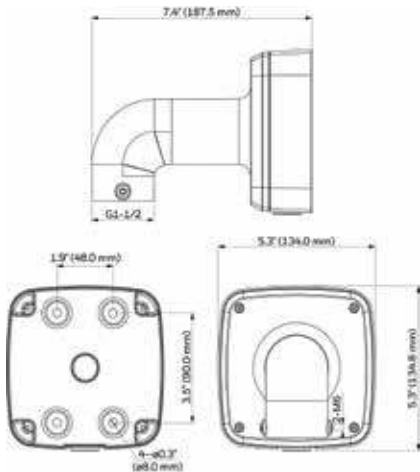

equiP® Camera Mounts Dimensions

HB4G-PM

HD4CHIP-PK2

HBG-BB

HD3-MK2

HB34G-CM

HFG-PK

HFG-WK

HBC5WT-2

HEPM

HD4CHIP-WK2

H4G-PK

equip® Camera Mounts Technical Specifications

MECHANICAL			
MODEL NO.	WEIGHT	CONSTRUCTION/ FINISH	DIMENSIONS
HD3-MK2	0.18 lb (0.08 kg)	Polycarbonate/White powder coating	3.82" x 6.06" x 4.76" (97.0 mm x 154.0 mm x 121.0 mm)
HD4CHIP-WK2	1.34 lb (0.61 kg)	Die-cast aluminum/White powder coating	5.48" x 8.5" x 4.65" (139.3 mm x 215.9 mm x 118.0 mm)
HD4CHIP-PK2	0.82 lb (0.37 kg)	Die-cast aluminum/White powder coating	1.82" x 6.49" (46.2 mm x 164.7 mm)
HB4G-PM	2.05 lb (0.93 kg)	SECC/White powder coating	5.1" x 6.7" x 1.8" (130.4 mm x 170.0 mm x 45.0 mm)
HB34G-CM	3.7 lb (1.7 kg)	SECC/White powder coating	6.7" x 9.6" x 5.4" (170.0 mm x 243.0 mm x 138.0 mm)
HBG-BB	0.67 lb (0.31 kg)	Die-cast aluminum/Gray powder coating	4.29" x 1.61" (109.0 mm x 41.0 mm)
HFG-WK	1.54 lb (0.7 kg)	Die-cast aluminum/White powder coating	5.3" x 5.3" x 7.4" (134 mm x 134 mm x 187.5 mm)
HFG-PK	0.46 lb (0.21 kg)	Die-cast aluminum/White powder coating	5.9" x 5.9" x 1.5" (150.8 mm x 150.8 mm x 37.0 mm)
HBC5WT-2	0.40 lb (0.18kg)	Die-cast aluminum/White powder coating	3.7" x 7.7" (95mm x 195mm)
HEPM	0.45 lb (0.21kg)	Die-cast aluminum/White powder coating	4.3" x 1.95" (110mm x 49.6mm)
H4G-PK	0.64lb (0.29kg)	Die-cast aluminum/White powder coating	6.26" x 1.36" (159mm x 34.6mm)