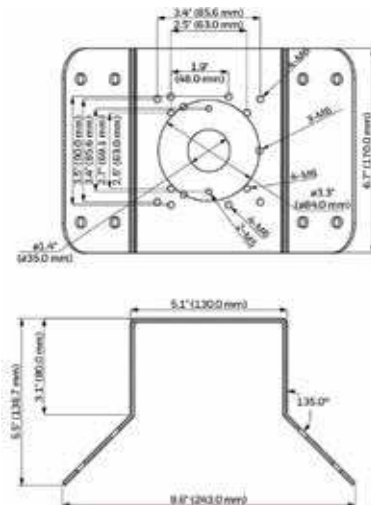

equiP® Camera Mounts Dimensions

HB4G-PM

HD4CHIP-PK2

HBG-BB

HD3-MK2

HB34G-CM

HFG-PK

HFG-WK

HBC5WT-2

HEPM

HD4CHIP-WK2

H4G-PK

equip® Camera Mounts Technical Specifications

MECHANICAL			
MODEL NO.	WEIGHT	CONSTRUCTION/ FINISH	DIMENSIONS
HD3-MK2	0.18 lb (0.08 kg)	Polycarbonate/White powder coating	3.82" x 6.06" x 4.76" (97.0 mm x 154.0 mm x 121.0 mm)
HD4CHIP-WK2	1.34 lb (0.61 kg)	Die-cast aluminum/White powder coating	5.48" x 8.5" x 4.65" (139.3 mm x 215.9 mm x 118.0 mm)
HD4CHIP-PK2	0.82 lb (0.37 kg)	Die-cast aluminum/White powder coating	1.82" x 6.49" (46.2 mm x 164.7 mm)
HB4G-PM	2.05 lb (0.93 kg)	SECC/White powder coating	5.1" x 6.7" x 1.8" (130.4 mm x 170.0 mm x 45.0 mm)
HB34G-CM	3.7 lb (1.7 kg)	SECC/White powder coating	6.7" x 9.6" x 5.4" (170.0 mm x 243.0 mm x 138.0 mm)
HBG-BB	0.67 lb (0.31 kg)	Die-cast aluminum/Gray powder coating	4.29" x 1.61" (109.0 mm x 41.0 mm)
HFG-WK	1.54 lb (0.7 kg)	Die-cast aluminum/White powder coating	5.3" x 5.3" x 7.4" (134 mm x 134 mm x 187.5 mm)
HFG-PK	0.46 lb (0.21 kg)	Die-cast aluminum/White powder coating	5.9" x 5.9" x 1.5" (150.8 mm x 150.8 mm x 37.0 mm)
HBC5WT-2	0.40 lb (0.18kg)	Die-cast aluminum/White powder coating	3.7" x 7.7" (95mm x 195mm)
HEPM	0.45 lb (0.21kg)	Die-cast aluminum/White powder coating	4.3" x 1.95" (110mm x 49.6mm)
H4G-PK	0.64lb (0.29kg)	Die-cast aluminum/White powder coating	6.26" x 1.36" (159mm x 34.6mm)