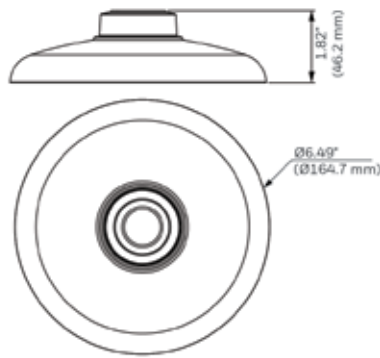

HBC5WT-2

HEPM

H4G-PK

FEATURES AND BENEFITS

	LOW PROFILE, CONTEMPORARY DESIGN	ECONOMICALLY PRICED	EASY CABLE FEED-THROUGH	CONCEALED WIRING	DIE-CAST ALUMINUM CONSTRUCTION	POLYCARBONATE CONSTRUCTION	SECC CONSTRUCTION	OFF-WHITE POWDER FINISH	GRAY POWDER FINISH	INDOOR	INDOOR/ OUTDOOR
HD3-MK2	√	√	√	√		√		√		√	
HD4CHIP-PK2	√	√	√	√	√			√			√
HD4CHIP-WK2	√	√	√	√	√			√			√
HB34G-CM	√	√	√	√			√	√			√
HB4G-PM	√	√	√	√			√	√			√
HBG-BB	√	√	√	√	√				√		√
HFG-WK	√	√	√	√	√			√			√
HFG-PK	√	√	√	√	√			√			√
HBC5WT-2	√	√	√	√	√			√		√	
HEPM	√	√	√	√	√			√			√
H4G-PK	√	√	√	√	√			√			√

equiP® Camera Mounts Dimensions

HB4G-PM

HD4CHIP-PK2

HBG-BB

HD3-MK2

HB34G-CM

HFG-PK

HFG-WK

HBC5WT-2

HEPM

HD4CHIP-WK2

H4G-PK

equip® Camera Mounts Technical Specifications

MECHANICAL			
MODEL NO.	WEIGHT	CONSTRUCTION/ FINISH	DIMENSIONS
HD3-MK2	0.18 lb (0.08 kg)	Polycarbonate/White powder coating	3.82" x 6.06" x 4.76" (97.0 mm x 154.0 mm x 121.0 mm)
HD4CHIP-WK2	1.34 lb (0.61 kg)	Die-cast aluminum/White powder coating	5.48" x 8.5" x 4.65" (139.3 mm x 215.9 mm x 118.0 mm)
HD4CHIP-PK2	0.82 lb (0.37 kg)	Die-cast aluminum/White powder coating	1.82" x 6.49" (46.2 mm x 164.7 mm)
HB4G-PM	2.05 lb (0.93 kg)	SECC/White powder coating	5.1" x 6.7" x 1.8" (130.4 mm x 170.0 mm x 45.0 mm)
HB34G-CM	3.7 lb (1.7 kg)	SECC/White powder coating	6.7" x 9.6" x 5.4" (170.0 mm x 243.0 mm x 138.0 mm)
HBG-BB	0.67 lb (0.31 kg)	Die-cast aluminum/Gray powder coating	4.29" x 1.61" (109.0 mm x 41.0 mm)
HFG-WK	1.54 lb (0.7 kg)	Die-cast aluminum/White powder coating	5.3" x 5.3" x 7.4" (134 mm x 134 mm x 187.5 mm)
HFG-PK	0.46 lb (0.21 kg)	Die-cast aluminum/White powder coating	5.9" x 5.9" x 1.5" (150.8 mm x 150.8 mm x 37.0 mm)
HBC5WT-2	0.40 lb (0.18kg)	Die-cast aluminum/White powder coating	3.7" x 7.7" (95mm x 195mm)
HEPM	0.45 lb (0.21kg)	Die-cast aluminum/White powder coating	4.3" x 1.95" (110mm x 49.6mm)
H4G-PK	0.64lb (0.29kg)	Die-cast aluminum/White powder coating	6.26" x 1.36" (159mm x 34.6mm)