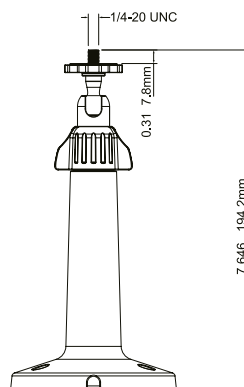

HBC5WT-2

HEPM

H4G-PK

FEATURES AND BENEFITS

	LOW PROFILE, CONTEMPORARY DESIGN	ECONOMICALLY PRICED	EASY CABLE FEED-THROUGH	CONCEALED WIRING	DIE-CAST ALUMINUM CONSTRUCTION	POLYCARBONATE CONSTRUCTION	SECC CONSTRUCTION	OFF-WHITE POWDER FINISH	GRAY POWDER FINISH	INDOOR	INDOOR/ OUTDOOR
HD3-MK2	√	√	√	√		√		√		√	
HD4CHIP-PK2	√	√	√	√	√			√			√
HD4CHIP-WK2	√	√	√	√	√			√			√
HB34G-CM	√	√	√	√			√	√			√
HB4G-PM	√	√	√	√			√	√			√
HBG-BB	√	√	√	√	√				√		√
HFG-WK	√	√	√	√	√			√			√
HFG-PK	√	√	√	√	√			√			√
HBC5WT-2	√	√	√	√	√			√		√	
HEPM	√	√	√	√	√			√			√
H4G-PK	√	√	√	√	√			√			√

equiP® Camera Mounts Dimensions

HB4G-PM

HD4CHIP-PK2

HBG-BB

HD3-MK2

HB34G-CM

HFG-PK

HFG-WK

HBC5WT-2

HEPM

HD4CHIP-WK2

H4G-PK

equip® Camera Mounts Technical Specifications

MECHANICAL			
MODEL NO.	WEIGHT	CONSTRUCTION/ FINISH	DIMENSIONS
HD3-MK2	0.18 lb (0.08 kg)	Polycarbonate/White powder coating	3.82" x 6.06" x 4.76" (97.0 mm x 154.0 mm x 121.0 mm)
HD4CHIP-WK2	1.34 lb (0.61 kg)	Die-cast aluminum/White powder coating	5.48" x 8.5" x 4.65" (139.3 mm x 215.9 mm x 118.0 mm)
HD4CHIP-PK2	0.82 lb (0.37 kg)	Die-cast aluminum/White powder coating	1.82" x 6.49" (46.2 mm x 164.7 mm)
HB4G-PM	2.05 lb (0.93 kg)	SECC/White powder coating	5.1" x 6.7" x 1.8" (130.4 mm x 170.0 mm x 45.0 mm)
HB34G-CM	3.7 lb (1.7 kg)	SECC/White powder coating	6.7" x 9.6" x 5.4" (170.0 mm x 243.0 mm x 138.0 mm)
HBG-BB	0.67 lb (0.31 kg)	Die-cast aluminum/Gray powder coating	4.29" x 1.61" (109.0 mm x 41.0 mm)
HFG-WK	1.54 lb (0.7 kg)	Die-cast aluminum/White powder coating	5.3" x 5.3" x 7.4" (134 mm x 134 mm x 187.5 mm)
HFG-PK	0.46 lb (0.21 kg)	Die-cast aluminum/White powder coating	5.9" x 5.9" x 1.5" (150.8 mm x 150.8 mm x 37.0 mm)
HBC5WT-2	0.40 lb (0.18kg)	Die-cast aluminum/White powder coating	3.7" x 7.7" (95mm x 195mm)
HEPM	0.45 lb (0.21kg)	Die-cast aluminum/White powder coating	4.3" x 1.95" (110mm x 49.6mm)
H4G-PK	0.64lb (0.29kg)	Die-cast aluminum/White powder coating	6.26" x 1.36" (159mm x 34.6mm)