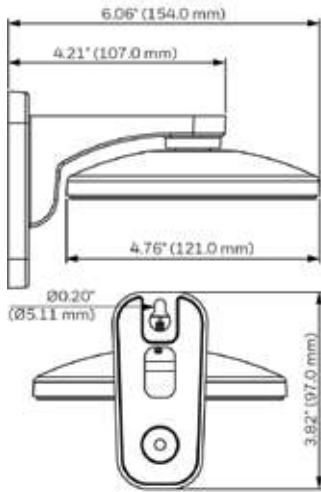

HBC5WT-2

HEPM

H4G-PK

FEATURES AND BENEFITS

	LOW PROFILE, CONTEMPORARY DESIGN	ECONOMICALLY PRICED	EASY CABLE FEED-THROUGH	CONCEALED WIRING	DIE-CAST ALUMINUM CONSTRUCTION	POLYCARBONATE CONSTRUCTION	SECC CONSTRUCTION	OFF-WHITE POWDER FINISH	GRAY POWDER FINISH	INDOOR	INDOOR/ OUTDOOR
HD3-MK2	√	√	√	√		√		√		√	
HD4CHIP-PK2	√	√	√	√	√			√			√
HD4CHIP-WK2	√	√	√	√	√			√			√
HB34G-CM	√	√	√	√			√	√			√
HB4G-PM	√	√	√	√			√	√			√
HBG-BB	√	√	√	√	√				√		√
HFG-WK	√	√	√	√	√			√			√
HFG-PK	√	√	√	√	√			√			√
HBC5WT-2	√	√	√	√	√			√		√	
HEPM	√	√	√	√	√			√			√
H4G-PK	√	√	√	√	√			√			√

equiP® Camera Mounts Dimensions

HB4G-PM

HD4CHIP-PK2

HBG-BB

HD3-MK2

HB34G-CM

HFG-PK

HFG-WK

HBC5WT-2

HEPM

HD4CHIP-WK2

H4G-PK

equip® Camera Mounts Technical Specifications

MECHANICAL			
MODEL NO.	WEIGHT	CONSTRUCTION/ FINISH	DIMENSIONS
HD3-MK2	0.18 lb (0.08 kg)	Polycarbonate/White powder coating	3.82" x 6.06" x 4.76" (97.0 mm x 154.0 mm x 121.0 mm)
HD4CHIP-WK2	1.34 lb (0.61 kg)	Die-cast aluminum/White powder coating	5.48" x 8.5" x 4.65" (139.3 mm x 215.9 mm x 118.0 mm)
HD4CHIP-PK2	0.82 lb (0.37 kg)	Die-cast aluminum/White powder coating	1.82" x 6.49" (46.2 mm x 164.7 mm)
HB4G-PM	2.05 lb (0.93 kg)	SECC/White powder coating	5.1" x 6.7" x 1.8" (130.4 mm x 170.0 mm x 45.0 mm)
HB34G-CM	3.7 lb (1.7 kg)	SECC/White powder coating	6.7" x 9.6" x 5.4" (170.0 mm x 243.0 mm x 138.0 mm)
HBG-BB	0.67 lb (0.31 kg)	Die-cast aluminum/Gray powder coating	4.29" x 1.61" (109.0 mm x 41.0 mm)
HFG-WK	1.54 lb (0.7 kg)	Die-cast aluminum/White powder coating	5.3" x 5.3" x 7.4" (134 mm x 134 mm x 187.5 mm)
HFG-PK	0.46 lb (0.21 kg)	Die-cast aluminum/White powder coating	5.9" x 5.9" x 1.5" (150.8 mm x 150.8 mm x 37.0 mm)
HBC5WT-2	0.40 lb (0.18kg)	Die-cast aluminum/White powder coating	3.7" x 7.7" (95mm x 195mm)
HEPM	0.45 lb (0.21kg)	Die-cast aluminum/White powder coating	4.3" x 1.95" (110mm x 49.6mm)
H4G-PK	0.64lb (0.29kg)	Die-cast aluminum/White powder coating	6.26" x 1.36" (159mm x 34.6mm)