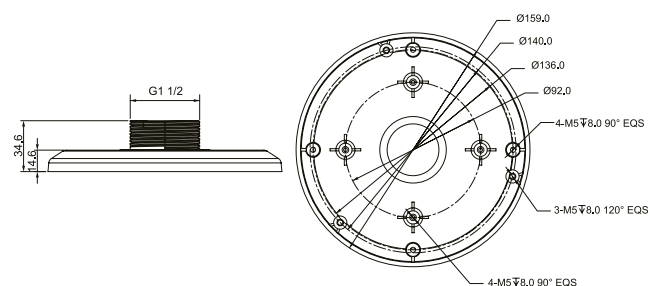

HBC5WT-2

HEPM

HD4CHIP-WK2

H4G-PK

equip® Camera Mounts Technical Specifications

MECHANICAL			
MODEL NO.	WEIGHT	CONSTRUCTION/ FINISH	DIMENSIONS
HD3-MK2	0.18 lb (0.08 kg)	Polycarbonate/White powder coating	3.82" x 6.06" x 4.76" (97.0 mm x 154.0 mm x 121.0 mm)
HD4CHIP-WK2	1.34 lb (0.61 kg)	Die-cast aluminum/White powder coating	5.48" x 8.5" x 4.65" (139.3 mm x 215.9 mm x 118.0 mm)
HD4CHIP-PK2	0.82 lb (0.37 kg)	Die-cast aluminum/White powder coating	1.82" x 6.49" (46.2 mm x 164.7 mm)
HB4G-PM	2.05 lb (0.93 kg)	SECC/White powder coating	5.1" x 6.7" x 1.8" (130.4 mm x 170.0 mm x 45.0 mm)
HB34G-CM	3.7 lb (1.7 kg)	SECC/White powder coating	6.7" x 9.6" x 5.4" (170.0 mm x 243.0 mm x 138.0 mm)
HBG-BB	0.67 lb (0.31 kg)	Die-cast aluminum/Gray powder coating	4.29" x 1.61" (109.0 mm x 41.0 mm)
HFG-WK	1.54 lb (0.7 kg)	Die-cast aluminum/White powder coating	5.3" x 5.3" x 7.4" (134 mm x 134 mm x 187.5 mm)
HFG-PK	0.46 lb (0.21 kg)	Die-cast aluminum/White powder coating	5.9" x 5.9" x 1.5" (150.8 mm x 150.8 mm x 37.0 mm)
HBC5WT-2	0.40 lb (0.18kg)	Die-cast aluminum/White powder coating	3.7" x 7.7" (95mm x 195mm)
HEPM	0.45 lb (0.21kg)	Die-cast aluminum/White powder coating	4.3" x 1.95" (110mm x 49.6mm)
H4G-PK	0.64lb (0.29kg)	Die-cast aluminum/White powder coating	6.26" x 1.36" (159mm x 34.6mm)