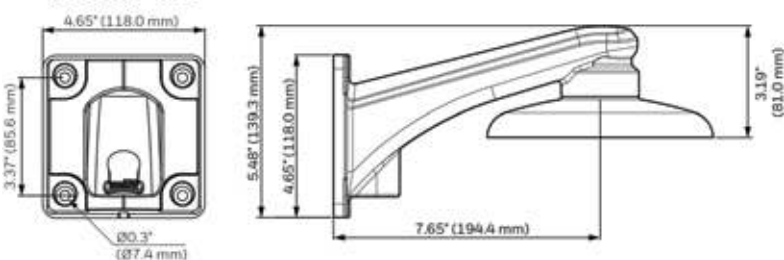

equiP® Camera Mounts Dimensions

HB4G-PM

HD4CHIP-PK2

HBG-BB

HD3-MK2

HB34G-CM

HFG-PK

HFG-WK

HBC5WT-2

HEPM

HD4CHIP-WK2

H4G-PK

equip® Camera Mounts Technical Specifications

MECHANICAL			
MODEL NO.	WEIGHT	CONSTRUCTION/ FINISH	DIMENSIONS
HD3-MK2	0.18 lb (0.08 kg)	Polycarbonate/White powder coating	3.82" x 6.06" x 4.76" (97.0 mm x 154.0 mm x 121.0 mm)
HD4CHIP-WK2	1.34 lb (0.61 kg)	Die-cast aluminum/White powder coating	5.48" x 8.5" x 4.65" (139.3 mm x 215.9 mm x 118.0 mm)
HD4CHIP-PK2	0.82 lb (0.37 kg)	Die-cast aluminum/White powder coating	1.82" x 6.49" (46.2 mm x 164.7 mm)
HB4G-PM	2.05 lb (0.93 kg)	SECC/White powder coating	5.1" x 6.7" x 1.8" (130.4 mm x 170.0 mm x 45.0 mm)
HB34G-CM	3.7 lb (1.7 kg)	SECC/White powder coating	6.7" x 9.6" x 5.4" (170.0 mm x 243.0 mm x 138.0 mm)
HBG-BB	0.67 lb (0.31 kg)	Die-cast aluminum/Gray powder coating	4.29" x 1.61" (109.0 mm x 41.0 mm)
HFG-WK	1.54 lb (0.7 kg)	Die-cast aluminum/White powder coating	5.3" x 5.3" x 7.4" (134 mm x 134 mm x 187.5 mm)
HFG-PK	0.46 lb (0.21 kg)	Die-cast aluminum/White powder coating	5.9" x 5.9" x 1.5" (150.8 mm x 150.8 mm x 37.0 mm)
HBC5WT-2	0.40 lb (0.18kg)	Die-cast aluminum/White powder coating	3.7" x 7.7" (95mm x 195mm)
HEPM	0.45 lb (0.21kg)	Die-cast aluminum/White powder coating	4.3" x 1.95" (110mm x 49.6mm)
H4G-PK	0.64lb (0.29kg)	Die-cast aluminum/White powder coating	6.26" x 1.36" (159mm x 34.6mm)