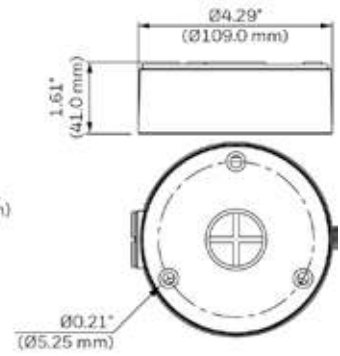

equiP® Camera Mounts Dimensions

HB4G-PM

HD4CHIP-PK2

HBG-BB

HD3-MK2

HB34G-CM

HFG-PK

HFG-WK

HBC5WT-2

HEPM

HD4CHIP-WK2

H4G-PK

equip® Camera Mounts Technical Specifications

MECHANICAL			
MODEL NO.	WEIGHT	CONSTRUCTION/ FINISH	DIMENSIONS
HD3-MK2	0.18 lb (0.08 kg)	Polycarbonate/White powder coating	3.82" x 6.06" x 4.76" (97.0 mm x 154.0 mm x 121.0 mm)
HD4CHIP-WK2	1.34 lb (0.61 kg)	Die-cast aluminum/White powder coating	5.48" x 8.5" x 4.65" (139.3 mm x 215.9 mm x 118.0 mm)
HD4CHIP-PK2	0.82 lb (0.37 kg)	Die-cast aluminum/White powder coating	1.82" x 6.49" (46.2 mm x 164.7 mm)
HB4G-PM	2.05 lb (0.93 kg)	SECC/White powder coating	5.1" x 6.7" x 1.8" (130.4 mm x 170.0 mm x 45.0 mm)
HB34G-CM	3.7 lb (1.7 kg)	SECC/White powder coating	6.7" x 9.6" x 5.4" (170.0 mm x 243.0 mm x 138.0 mm)
HBG-BB	0.67 lb (0.31 kg)	Die-cast aluminum/Gray powder coating	4.29" x 1.61" (109.0 mm x 41.0 mm)
HFG-WK	1.54 lb (0.7 kg)	Die-cast aluminum/White powder coating	5.3" x 5.3" x 7.4" (134 mm x 134 mm x 187.5 mm)
HFG-PK	0.46 lb (0.21 kg)	Die-cast aluminum/White powder coating	5.9" x 5.9" x 1.5" (150.8 mm x 150.8 mm x 37.0 mm)
HBC5WT-2	0.40 lb (0.18kg)	Die-cast aluminum/White powder coating	3.7" x 7.7" (95mm x 195mm)
HEPM	0.45 lb (0.21kg)	Die-cast aluminum/White powder coating	4.3" x 1.95" (110mm x 49.6mm)
H4G-PK	0.64lb (0.29kg)	Die-cast aluminum/White powder coating	6.26" x 1.36" (159mm x 34.6mm)