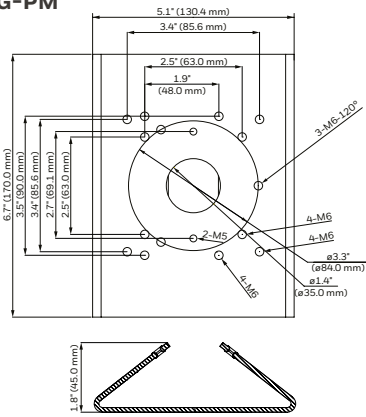

HBC5WT-2

HEPM

H4G-PK

FEATURES AND BENEFITS

	LOW PROFILE, CONTEMPORARY DESIGN	ECONOMICALLY PRICED	EASY CABLE FEED-THROUGH	CONCEALED WIRING	DIE-CAST ALUMINUM CONSTRUCTION	POLYCARBONATE CONSTRUCTION	SECC CONSTRUCTION	OFF-WHITE POWDER FINISH	GRAY POWDER FINISH	INDOOR	INDOOR/ OUTDOOR
HD3-MK2	√	√	√	√		√		√		√	
HD4CHIP-PK2	√	√	√	√	√			√			√
HD4CHIP-WK2	√	√	√	√	√			√			√
HB34G-CM	√	√	√	√			√	√			√
HB4G-PM	√	√	√	√			√	√			√
HBG-BB	√	√	√	√	√				√		√
HFG-WK	√	√	√	√	√			√			√
HFG-PK	√	√	√	√	√			√			√
HBC5WT-2	√	√	√	√	√			√		√	
HEPM	√	√	√	√	√			√			√
H4G-PK	√	√	√	√	√			√			√

equiP® Camera Mounts Dimensions

HB4G-PM

HD4CHIP-PK2

HBG-BB

HD3-MK2

HB34G-CM

HFG-PK

HFG-WK

HBC5WT-2

HEPM

HD4CHIP-WK2

H4G-PK

equip® Camera Mounts Technical Specifications

MECHANICAL			
MODEL NO.	WEIGHT	CONSTRUCTION/ FINISH	DIMENSIONS
HD3-MK2	0.18 lb (0.08 kg)	Polycarbonate/White powder coating	3.82" x 6.06" x 4.76" (97.0 mm x 154.0 mm x 121.0 mm)
HD4CHIP-WK2	1.34 lb (0.61 kg)	Die-cast aluminum/White powder coating	5.48" x 8.5" x 4.65" (139.3 mm x 215.9 mm x 118.0 mm)
HD4CHIP-PK2	0.82 lb (0.37 kg)	Die-cast aluminum/White powder coating	1.82" x 6.49" (46.2 mm x 164.7 mm)
HB4G-PM	2.05 lb (0.93 kg)	SECC/White powder coating	5.1" x 6.7" x 1.8" (130.4 mm x 170.0 mm x 45.0 mm)
HB34G-CM	3.7 lb (1.7 kg)	SECC/White powder coating	6.7" x 9.6" x 5.4" (170.0 mm x 243.0 mm x 138.0 mm)
HBG-BB	0.67 lb (0.31 kg)	Die-cast aluminum/Gray powder coating	4.29" x 1.61" (109.0 mm x 41.0 mm)
HFG-WK	1.54 lb (0.7 kg)	Die-cast aluminum/White powder coating	5.3" x 5.3" x 7.4" (134 mm x 134 mm x 187.5 mm)
HFG-PK	0.46 lb (0.21 kg)	Die-cast aluminum/White powder coating	5.9" x 5.9" x 1.5" (150.8 mm x 150.8 mm x 37.0 mm)
HBC5WT-2	0.40 lb (0.18kg)	Die-cast aluminum/White powder coating	3.7" x 7.7" (95mm x 195mm)
HEPM	0.45 lb (0.21kg)	Die-cast aluminum/White powder coating	4.3" x 1.95" (110mm x 49.6mm)
H4G-PK	0.64lb (0.29kg)	Die-cast aluminum/White powder coating	6.26" x 1.36" (159mm x 34.6mm)