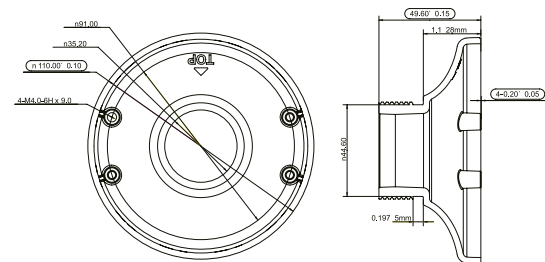

equiP® Camera Mounts Dimensions

HB4G-PM

HD4CHIP-PK2

HBG-BB

HD3-MK2

HB34G-CM

HFG-PK

HFG-WK

HBC5WT-2

HEPM

HD4CHIP-WK2

H4G-PK

equip® Camera Mounts Technical Specifications

MECHANICAL			
MODEL NO.	WEIGHT	CONSTRUCTION/ FINISH	DIMENSIONS
HD3-MK2	0.18 lb (0.08 kg)	Polycarbonate/White powder coating	3.82" x 6.06" x 4.76" (97.0 mm x 154.0 mm x 121.0 mm)
HD4CHIP-WK2	1.34 lb (0.61 kg)	Die-cast aluminum/White powder coating	5.48" x 8.5" x 4.65" (139.3 mm x 215.9 mm x 118.0 mm)
HD4CHIP-PK2	0.82 lb (0.37 kg)	Die-cast aluminum/White powder coating	1.82" x 6.49" (46.2 mm x 164.7 mm)
HB4G-PM	2.05 lb (0.93 kg)	SECC/White powder coating	5.1" x 6.7" x 1.8" (130.4 mm x 170.0 mm x 45.0 mm)
HB34G-CM	3.7 lb (1.7 kg)	SECC/White powder coating	6.7" x 9.6" x 5.4" (170.0 mm x 243.0 mm x 138.0 mm)
HBG-BB	0.67 lb (0.31 kg)	Die-cast aluminum/Gray powder coating	4.29" x 1.61" (109.0 mm x 41.0 mm)
HFG-WK	1.54 lb (0.7 kg)	Die-cast aluminum/White powder coating	5.3" x 5.3" x 7.4" (134 mm x 134 mm x 187.5 mm)
HFG-PK	0.46 lb (0.21 kg)	Die-cast aluminum/White powder coating	5.9" x 5.9" x 1.5" (150.8 mm x 150.8 mm x 37.0 mm)
HBC5WT-2	0.40 lb (0.18kg)	Die-cast aluminum/White powder coating	3.7" x 7.7" (95mm x 195mm)
HEPM	0.45 lb (0.21kg)	Die-cast aluminum/White powder coating	4.3" x 1.95" (110mm x 49.6mm)
H4G-PK	0.64lb (0.29kg)	Die-cast aluminum/White powder coating	6.26" x 1.36" (159mm x 34.6mm)