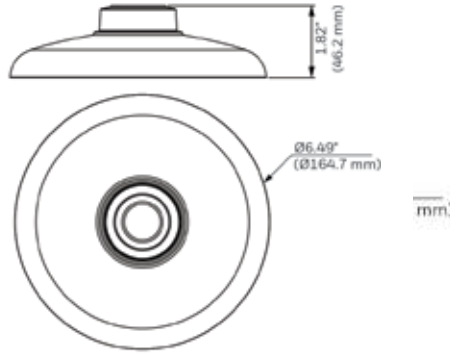

## FEATURES AND BENEFITS

	LOW PROFILE, CONTEMPORARY DESIGN	ECONOMICALLY PRICED	EASY CABLE FEED-THROUGH	CONCEALED WIRING	DIE-CAST ALUMINUM CONSTRUCTION	POLYCARBONATE CONSTRUCTION	SECC CONSTRUCTION	OFF-WHITE POWDER FINISH	GRAY POWDER FINISH	INDOOR	INDOOR/ OUTDOOR
HD3-MK2	√	√	√	√		√		√		√	
HD4CHIP-PK2	√	√	√	√	√			√			√
HD4CHIP-WK2	√	√	√	√	√			√			√
HB34G-CM	√	√	√	√			√	√			√
HB4G-PM	√	√	√	√			√	√			√
HBG-BB	√	√	√	√	√				√		√
HFG-WK	√	√	√	√	√			√			√
HFG-PK	√	√	√	√	√			√			√
HBC5WT-2	√	√	√	√	√			√		√	
HEPM	√	√	√	√	√			√			√
H4G-PK	√	√	√	√	√			√			√

# equiP® Camera Mounts Dimensions

**HB4G-PM**

**HD4CHIP-PK2**

**HBG-BB**

**HD3-MK2**

**HB34G-CM**

**HFG-PK**

**HFG-WK**

# equip® Camera Mounts Technical Specifications

MECHANICAL			
MODEL NO.	WEIGHT	CONSTRUCTION/ FINISH	DIMENSIONS
HD3-MK2	0.18 lb (0.08 kg)	Polycarbonate/White powder coating	3.82" x 6.06" x 4.76" (97.0 mm x 154.0 mm x 121.0 mm)
HD4CHIP-WK2	1.34 lb (0.61 kg)	Die-cast aluminum/White powder coating	5.48" x 8.5" x 4.65" (139.3 mm x 215.9 mm x 118.0 mm)
HD4CHIP-PK2	0.82 lb (0.37 kg)	Die-cast aluminum/White powder coating	1.82" x 6.49" (46.2 mm x 164.7 mm)
HB4G-PM	2.05 lb (0.93 kg)	SECC/White powder coating	5.1" x 6.7" x 1.8" (130.4 mm x 170.0 mm x 45.0 mm)
HB34G-CM	3.7 lb (1.7 kg)	SECC/White powder coating	6.7" x 9.6" x 5.4" (170.0 mm x 243.0 mm x 138.0 mm)
HBG-BB	0.67 lb (0.31 kg)	Die-cast aluminum/Gray powder coating	4.29" x 1.61" (109.0 mm x 41.0 mm)
HFG-WK	1.54 lb (0.7 kg)	Die-cast aluminum/White powder coating	5.3" x 5.3" x 7.4" (134 mm x 134 mm x 187.5 mm)
HFG-PK	0.46 lb (0.21 kg)	Die-cast aluminum/White powder coating	5.9" x 5.9" x 1.5" (150.8 mm x 150.8 mm x 37.0 mm)
HBC5WT-2	0.40 lb (0.18kg)	Die-cast aluminum/White powder coating	3.7" x 7.7" (95mm x 195mm)
HEPM	0.45 lb (0.21kg)	Die-cast aluminum/White powder coating	4.3" x 1.95" (110mm x 49.6mm)
H4G-PK	0.64lb (0.29kg)	Die-cast aluminum/White powder coating	6.26" x 1.36" (159mm x 34.6mm)