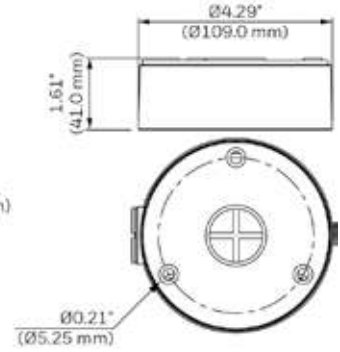

# equiP® Camera Mounts Dimensions

**HB4G-PM**

**HD4CHIP-PK2**

**HBG-BB**

**HD3-MK2**

**HB34G-CM**

**HFG-PK**

**HFG-WK**

# equip® Camera Mounts Technical Specifications

MECHANICAL			
MODEL NO.	WEIGHT	CONSTRUCTION/ FINISH	DIMENSIONS
HD3-MK2	0.18 lb (0.08 kg)	Polycarbonate/White powder coating	3.82" x 6.06" x 4.76" (97.0 mm x 154.0 mm x 121.0 mm)
HD4CHIP-WK2	1.34 lb (0.61 kg)	Die-cast aluminum/White powder coating	5.48" x 8.5" x 4.65" (139.3 mm x 215.9 mm x 118.0 mm)
HD4CHIP-PK2	0.82 lb (0.37 kg)	Die-cast aluminum/White powder coating	1.82" x 6.49" (46.2 mm x 164.7 mm)
HB4G-PM	2.05 lb (0.93 kg)	SECC/White powder coating	5.1" x 6.7" x 1.8" (130.4 mm x 170.0 mm x 45.0 mm)
HB34G-CM	3.7 lb (1.7 kg)	SECC/White powder coating	6.7" x 9.6" x 5.4" (170.0 mm x 243.0 mm x 138.0 mm)
HBG-BB	0.67 lb (0.31 kg)	Die-cast aluminum/Gray powder coating	4.29" x 1.61" (109.0 mm x 41.0 mm)
HFG-WK	1.54 lb (0.7 kg)	Die-cast aluminum/White powder coating	5.3" x 5.3" x 7.4" (134 mm x 134 mm x 187.5 mm)
HFG-PK	0.46 lb (0.21 kg)	Die-cast aluminum/White powder coating	5.9" x 5.9" x 1.5" (150.8 mm x 150.8 mm x 37.0 mm)
HBC5WT-2	0.40 lb (0.18kg)	Die-cast aluminum/White powder coating	3.7" x 7.7" (95mm x 195mm)
HEPM	0.45 lb (0.21kg)	Die-cast aluminum/White powder coating	4.3" x 1.95" (110mm x 49.6mm)
H4G-PK	0.64lb (0.29kg)	Die-cast aluminum/White powder coating	6.26" x 1.36" (159mm x 34.6mm)