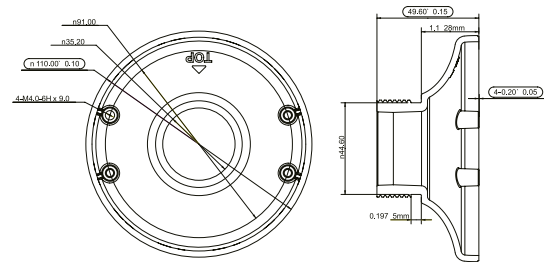

equiP® Camera Mounts Dimensions

HEPM