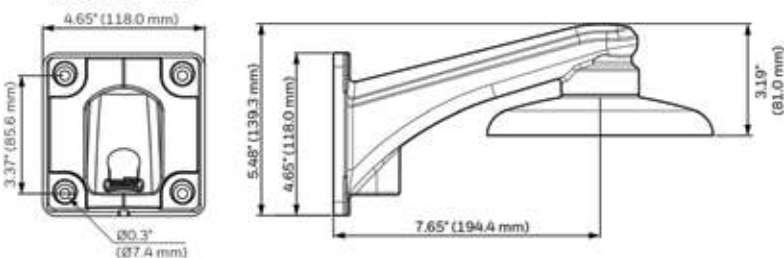

HD4CHIP-WK2