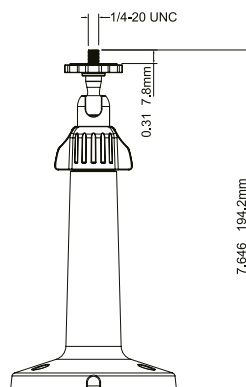

equiP® Camera Mounts Dimensions

HBC5WT-2