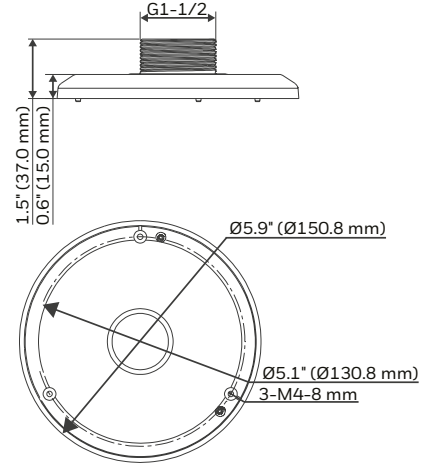

# equiP® Camera Mounts Dimensions

**HB4G-PM**

**HD4CHIP-PK2**

**HBG-BB**

**HD3-MK2**

**HB34G-CM**

**HFG-PK**

**HFG-WK**

# equip® Camera Mounts Technical Specifications

MECHANICAL			
MODEL NO.	WEIGHT	CONSTRUCTION/ FINISH	DIMENSIONS
HD3-MK2	0.18 lb (0.08 kg)	Polycarbonate/White powder coating	3.82" x 6.06" x 4.76" (97.0 mm x 154.0 mm x 121.0 mm)
HD4CHIP-WK2	1.34 lb (0.61 kg)	Die-cast aluminum/White powder coating	5.48" x 8.5" x 4.65" (139.3 mm x 215.9 mm x 118.0 mm)
HD4CHIP-PK2	0.82 lb (0.37 kg)	Die-cast aluminum/White powder coating	1.82" x 6.49" (46.2 mm x 164.7 mm)
HB4G-PM	2.05 lb (0.93 kg)	SECC/White powder coating	5.1" x 6.7" x 1.8" (130.4 mm x 170.0 mm x 45.0 mm)
HB34G-CM	3.7 lb (1.7 kg)	SECC/White powder coating	6.7" x 9.6" x 5.4" (170.0 mm x 243.0 mm x 138.0 mm)
HBG-BB	0.67 lb (0.31 kg)	Die-cast aluminum/Gray powder coating	4.29" x 1.61" (109.0 mm x 41.0 mm)
HFG-WK	1.54 lb (0.7 kg)	Die-cast aluminum/White powder coating	5.3" x 5.3" x 7.4" (134 mm x 134 mm x 187.5 mm)
HFG-PK	0.46 lb (0.21 kg)	Die-cast aluminum/White powder coating	5.9" x 5.9" x 1.5" (150.8 mm x 150.8 mm x 37.0 mm)
HBC5WT-2	0.40 lb (0.18kg)	Die-cast aluminum/White powder coating	3.7" x 7.7" (95mm x 195mm)
HEPM	0.45 lb (0.21kg)	Die-cast aluminum/White powder coating	4.3" x 1.95" (110mm x 49.6mm)
H4G-PK	0.64lb (0.29kg)	Die-cast aluminum/White powder coating	6.26" x 1.36" (159mm x 34.6mm)