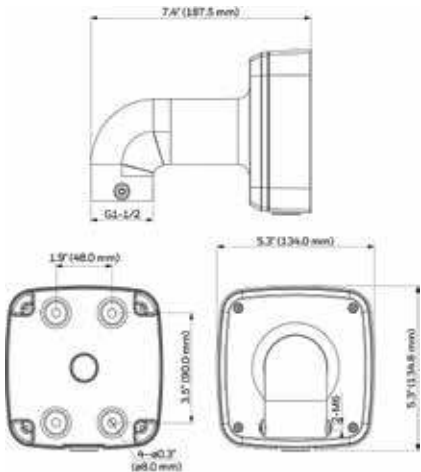

# equiP® Camera Mounts Dimensions

**HB4G-PM**

**HD4CHIP-PK2**

**HBG-BB**

**HD3-MK2**

**HB34G-CM**

**HFG-PK**

**HFG-WK**

# equip® Camera Mounts Technical Specifications

MECHANICAL			
MODEL NO.	WEIGHT	CONSTRUCTION/ FINISH	DIMENSIONS
HD3-MK2	0.18 lb (0.08 kg)	Polycarbonate/White powder coating	3.82" x 6.06" x 4.76" (97.0 mm x 154.0 mm x 121.0 mm)
HD4CHIP-WK2	1.34 lb (0.61 kg)	Die-cast aluminum/White powder coating	5.48" x 8.5" x 4.65" (139.3 mm x 215.9 mm x 118.0 mm)
HD4CHIP-PK2	0.82 lb (0.37 kg)	Die-cast aluminum/White powder coating	1.82" x 6.49" (46.2 mm x 164.7 mm)
HB4G-PM	2.05 lb (0.93 kg)	SECC/White powder coating	5.1" x 6.7" x 1.8" (130.4 mm x 170.0 mm x 45.0 mm)
HB34G-CM	3.7 lb (1.7 kg)	SECC/White powder coating	6.7" x 9.6" x 5.4" (170.0 mm x 243.0 mm x 138.0 mm)
HBG-BB	0.67 lb (0.31 kg)	Die-cast aluminum/Gray powder coating	4.29" x 1.61" (109.0 mm x 41.0 mm)
HFG-WK	1.54 lb (0.7 kg)	Die-cast aluminum/White powder coating	5.3" x 5.3" x 7.4" (134 mm x 134 mm x 187.5 mm)
HFG-PK	0.46 lb (0.21 kg)	Die-cast aluminum/White powder coating	5.9" x 5.9" x 1.5" (150.8 mm x 150.8 mm x 37.0 mm)
HBC5WT-2	0.40 lb (0.18kg)	Die-cast aluminum/White powder coating	3.7" x 7.7" (95mm x 195mm)
HEPM	0.45 lb (0.21kg)	Die-cast aluminum/White powder coating	4.3" x 1.95" (110mm x 49.6mm)
H4G-PK	0.64lb (0.29kg)	Die-cast aluminum/White powder coating	6.26" x 1.36" (159mm x 34.6mm)