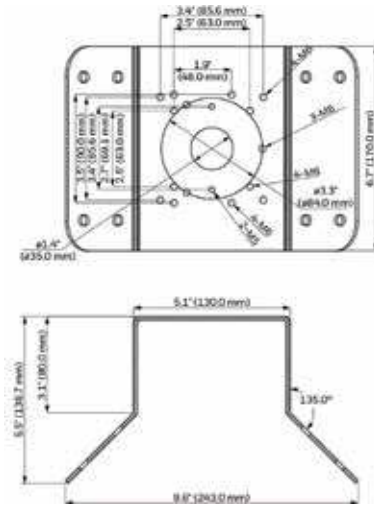

# equiP® Camera Mounts Dimensions

**HB4G-PM**

**HD4CHIP-PK2**

**HBG-BB**

**HD3-MK2**

**HB34G-CM**

**HFG-PK**

**HFG-WK**

# equip® Camera Mounts Technical Specifications

MECHANICAL			
MODEL NO.	WEIGHT	CONSTRUCTION/ FINISH	DIMENSIONS
HD3-MK2	0.18 lb (0.08 kg)	Polycarbonate/White powder coating	3.82" x 6.06" x 4.76" (97.0 mm x 154.0 mm x 121.0 mm)
HD4CHIP-WK2	1.34 lb (0.61 kg)	Die-cast aluminum/White powder coating	5.48" x 8.5" x 4.65" (139.3 mm x 215.9 mm x 118.0 mm)
HD4CHIP-PK2	0.82 lb (0.37 kg)	Die-cast aluminum/White powder coating	1.82" x 6.49" (46.2 mm x 164.7 mm)
HB4G-PM	2.05 lb (0.93 kg)	SECC/White powder coating	5.1" x 6.7" x 1.8" (130.4 mm x 170.0 mm x 45.0 mm)
HB34G-CM	3.7 lb (1.7 kg)	SECC/White powder coating	6.7" x 9.6" x 5.4" (170.0 mm x 243.0 mm x 138.0 mm)
HBG-BB	0.67 lb (0.31 kg)	Die-cast aluminum/Gray powder coating	4.29" x 1.61" (109.0 mm x 41.0 mm)
HFG-WK	1.54 lb (0.7 kg)	Die-cast aluminum/White powder coating	5.3" x 5.3" x 7.4" (134 mm x 134 mm x 187.5 mm)
HFG-PK	0.46 lb (0.21 kg)	Die-cast aluminum/White powder coating	5.9" x 5.9" x 1.5" (150.8 mm x 150.8 mm x 37.0 mm)
HBC5WT-2	0.40 lb (0.18kg)	Die-cast aluminum/White powder coating	3.7" x 7.7" (95mm x 195mm)
HEPM	0.45 lb (0.21kg)	Die-cast aluminum/White powder coating	4.3" x 1.95" (110mm x 49.6mm)
H4G-PK	0.64lb (0.29kg)	Die-cast aluminum/White powder coating	6.26" x 1.36" (159mm x 34.6mm)