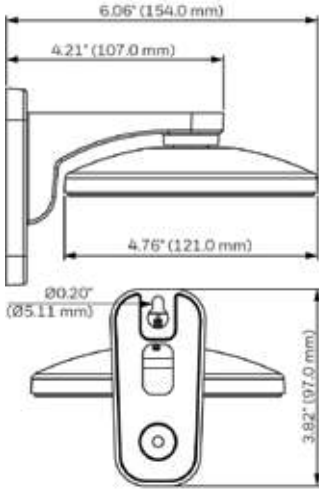

# equiP® Camera Mounts Dimensions

**HB4G-PM**

**HD4CHIP-PK2**

**HBG-BB**

**HD3-MK2**

**HB34G-CM**

**HFG-PK**

**HFG-WK**

# equip® Camera Mounts Technical Specifications

MECHANICAL			
MODEL NO.	WEIGHT	CONSTRUCTION/ FINISH	DIMENSIONS
HD3-MK2	0.18 lb (0.08 kg)	Polycarbonate/White powder coating	3.82" x 6.06" x 4.76" (97.0 mm x 154.0 mm x 121.0 mm)
HD4CHIP-WK2	1.34 lb (0.61 kg)	Die-cast aluminum/White powder coating	5.48" x 8.5" x 4.65" (139.3 mm x 215.9 mm x 118.0 mm)
HD4CHIP-PK2	0.82 lb (0.37 kg)	Die-cast aluminum/White powder coating	1.82" x 6.49" (46.2 mm x 164.7 mm)
HB4G-PM	2.05 lb (0.93 kg)	SECC/White powder coating	5.1" x 6.7" x 1.8" (130.4 mm x 170.0 mm x 45.0 mm)
HB34G-CM	3.7 lb (1.7 kg)	SECC/White powder coating	6.7" x 9.6" x 5.4" (170.0 mm x 243.0 mm x 138.0 mm)
HBG-BB	0.67 lb (0.31 kg)	Die-cast aluminum/Gray powder coating	4.29" x 1.61" (109.0 mm x 41.0 mm)
HFG-WK	1.54 lb (0.7 kg)	Die-cast aluminum/White powder coating	5.3" x 5.3" x 7.4" (134 mm x 134 mm x 187.5 mm)
HFG-PK	0.46 lb (0.21 kg)	Die-cast aluminum/White powder coating	5.9" x 5.9" x 1.5" (150.8 mm x 150.8 mm x 37.0 mm)
HBC5WT-2	0.40 lb (0.18kg)	Die-cast aluminum/White powder coating	3.7" x 7.7" (95mm x 195mm)
HEPM	0.45 lb (0.21kg)	Die-cast aluminum/White powder coating	4.3" x 1.95" (110mm x 49.6mm)
H4G-PK	0.64lb (0.29kg)	Die-cast aluminum/White powder coating	6.26" x 1.36" (159mm x 34.6mm)