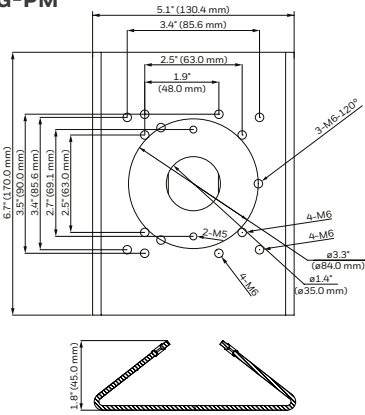

# equiP® Camera Mounts Dimensions

**HB4G-PM**

**HD4CHIP-PK2**

**HBG-BB**

**HD3-MK2**

**HB34G-CM**

**HFG-PK**

**HFG-WK**

# equip® Camera Mounts Technical Specifications

MECHANICAL			
MODEL NO.	WEIGHT	CONSTRUCTION/ FINISH	DIMENSIONS
HD3-MK2	0.18 lb (0.08 kg)	Polycarbonate/White powder coating	3.82" x 6.06" x 4.76" (97.0 mm x 154.0 mm x 121.0 mm)
HD4CHIP-WK2	1.34 lb (0.61 kg)	Die-cast aluminum/White powder coating	5.48" x 8.5" x 4.65" (139.3 mm x 215.9 mm x 118.0 mm)
HD4CHIP-PK2	0.82 lb (0.37 kg)	Die-cast aluminum/White powder coating	1.82" x 6.49" (46.2 mm x 164.7 mm)
HB4G-PM	2.05 lb (0.93 kg)	SECC/White powder coating	5.1" x 6.7" x 1.8" (130.4 mm x 170.0 mm x 45.0 mm)
HB34G-CM	3.7 lb (1.7 kg)	SECC/White powder coating	6.7" x 9.6" x 5.4" (170.0 mm x 243.0 mm x 138.0 mm)
HBG-BB	0.67 lb (0.31 kg)	Die-cast aluminum/Gray powder coating	4.29" x 1.61" (109.0 mm x 41.0 mm)
HFG-WK	1.54 lb (0.7 kg)	Die-cast aluminum/White powder coating	5.3" x 5.3" x 7.4" (134 mm x 134 mm x 187.5 mm)
HFG-PK	0.46 lb (0.21 kg)	Die-cast aluminum/White powder coating	5.9" x 5.9" x 1.5" (150.8 mm x 150.8 mm x 37.0 mm)
HBC5WT-2	0.40 lb (0.18kg)	Die-cast aluminum/White powder coating	3.7" x 7.7" (95mm x 195mm)
HEPM	0.45 lb (0.21kg)	Die-cast aluminum/White powder coating	4.3" x 1.95" (110mm x 49.6mm)
H4G-PK	0.64lb (0.29kg)	Die-cast aluminum/White powder coating	6.26" x 1.36" (159mm x 34.6mm)