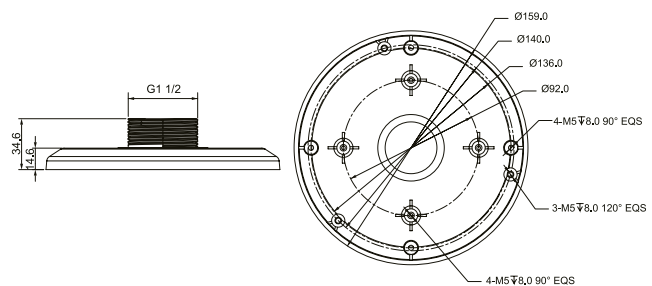

# equip® Camera Mounts Technical Specifications

MECHANICAL			
MODEL NO.	WEIGHT	CONSTRUCTION/ FINISH	DIMENSIONS
HD3-MK2	0.18 lb (0.08 kg)	Polycarbonate/White powder coating	3.82" x 6.06" x 4.76" (97.0 mm x 154.0 mm x 121.0 mm)
HD4CHIP-WK2	1.34 lb (0.61 kg)	Die-cast aluminum/White powder coating	5.48" x 8.5" x 4.65" (139.3 mm x 215.9 mm x 118.0 mm)
HD4CHIP-PK2	0.82 lb (0.37 kg)	Die-cast aluminum/White powder coating	1.82" x 6.49" (46.2 mm x 164.7 mm)
HB4G-PM	2.05 lb (0.93 kg)	SECC/White powder coating	5.1" x 6.7" x 1.8" (130.4 mm x 170.0 mm x 45.0 mm)
HB34G-CM	3.7 lb (1.7 kg)	SECC/White powder coating	6.7" x 9.6" x 5.4" (170.0 mm x 243.0 mm x 138.0 mm)
HBG-BB	0.67 lb (0.31 kg)	Die-cast aluminum/Gray powder coating	4.29" x 1.61" (109.0 mm x 41.0 mm)
HFG-WK	1.54 lb (0.7 kg)	Die-cast aluminum/White powder coating	5.3" x 5.3" x 7.4" (134 mm x 134 mm x 187.5 mm)
HFG-PK	0.46 lb (0.21 kg)	Die-cast aluminum/White powder coating	5.9" x 5.9" x 1.5" (150.8 mm x 150.8 mm x 37.0 mm)
HBC5WT-2	0.40 lb (0.18kg)	Die-cast aluminum/White powder coating	3.7" x 7.7" (95mm x 195mm)
HEPM	0.45 lb (0.21kg)	Die-cast aluminum/White powder coating	4.3" x 1.95" (110mm x 49.6mm)
H4G-PK	0.64lb (0.29kg)	Die-cast aluminum/White powder coating	6.26" x 1.36" (159mm x 34.6mm)