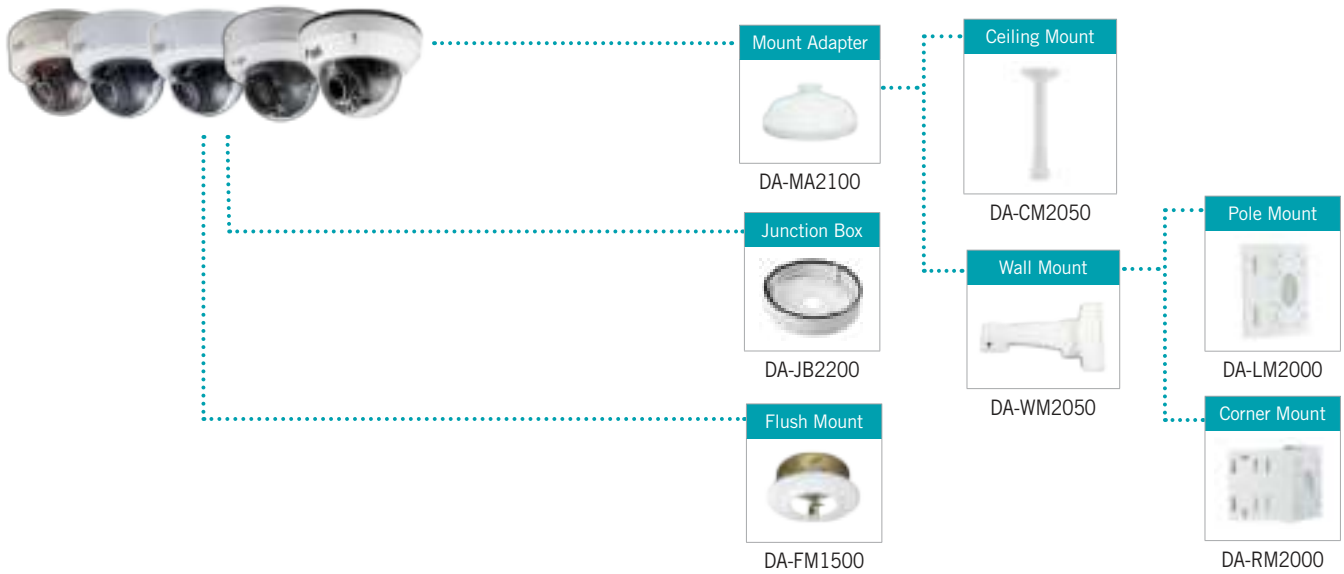

DOME (8)

DC-D Series DC-D3233HRX, DC-D3233WRX, DC-D4533HRX, DC-D4236HRX, DC-D4233HRX, DC-D4236WRX, DC-D4233WRX, DC-D4223WRX, DC-D3233RX, DC-D3233X

TC-D Series TC-D5532WRX, TC-D5531WRX, TC-D5531WRXP