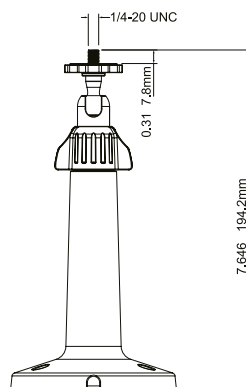

HBC5WT-2

HEPM

H4G-PK

FEATURES AND BENEFITS

	LOW PROFILE, CONTEMPORARY DESIGN	ECONOMICALLY PRICED	EASY CABLE FEED-THROUGH	CONCEALED WIRING	DIE-CAST ALUMINUM CONSTRUCTION	POLYCARBONATE CONSTRUCTION	SECC CONSTRUCTION	OFF-WHITE POWDER FINISH	GRAY POWDER FINISH	INDOOR	INDOOR/ OUTDOOR
HD3-MK2	√	√	√	√		√		√		√	
HD4CHIP-PK2	√	√	√	√	√			√			√
HD4CHIP-WK2	√	√	√	√	√			√			√
HB34G-CM	√	√	√	√			√	√			√
HB4G-PM	√	√	√	√			√	√			√
HBG-BB	√	√	√	√	√				√		√
HFG-WK	√	√	√	√	√			√			√
HFG-PK	√	√	√	√	√			√			√
HBC5WT-2	√	√	√	√	√			√		√	
HEPM	√	√	√	√	√			√			√
H4G-PK	√	√	√	√	√			√			√

equiP® Camera Mounts Dimensions

HB4G-PM

HD4CHIP-PK2

HBG-BB

HD3-MK2

HB34G-CM

HFG-PK

HFG-WK

HBC5WT-2

HEPM

HD4CHIP-WK2

H4G-PK

equip® Camera Mounts Technical Specifications

MECHANICAL			
MODEL NO.	WEIGHT	CONSTRUCTION/ FINISH	DIMENSIONS
HD3-MK2	0.18 lb (0.08 kg)	Polycarbonate/White powder coating	3.82" x 6.06" x 4.76" (97.0 mm x 154.0 mm x 121.0 mm)
HD4CHIP-WK2	1.34 lb (0.61 kg)	Die-cast aluminum/White powder coating	5.48" x 8.5" x 4.65" (139.3 mm x 215.9 mm x 118.0 mm)
HD4CHIP-PK2	0.82 lb (0.37 kg)	Die-cast aluminum/White powder coating	1.82" x 6.49" (46.2 mm x 164.7 mm)
HB4G-PM	2.05 lb (0.93 kg)	SECC/White powder coating	5.1" x 6.7" x 1.8" (130.4 mm x 170.0 mm x 45.0 mm)
HB34G-CM	3.7 lb (1.7 kg)	SECC/White powder coating	6.7" x 9.6" x 5.4" (170.0 mm x 243.0 mm x 138.0 mm)
HBG-BB	0.67 lb (0.31 kg)	Die-cast aluminum/Gray powder coating	4.29" x 1.61" (109.0 mm x 41.0 mm)
HFG-WK	1.54 lb (0.7 kg)	Die-cast aluminum/White powder coating	5.3" x 5.3" x 7.4" (134 mm x 134 mm x 187.5 mm)
HFG-PK	0.46 lb (0.21 kg)	Die-cast aluminum/White powder coating	5.9" x 5.9" x 1.5" (150.8 mm x 150.8 mm x 37.0 mm)
HBC5WT-2	0.40 lb (0.18kg)	Die-cast aluminum/White powder coating	3.7" x 7.7" (95mm x 195mm)
HEPM	0.45 lb (0.21kg)	Die-cast aluminum/White powder coating	4.3" x 1.95" (110mm x 49.6mm)
H4G-PK	0.64lb (0.29kg)	Die-cast aluminum/White powder coating	6.26" x 1.36" (159mm x 34.6mm)