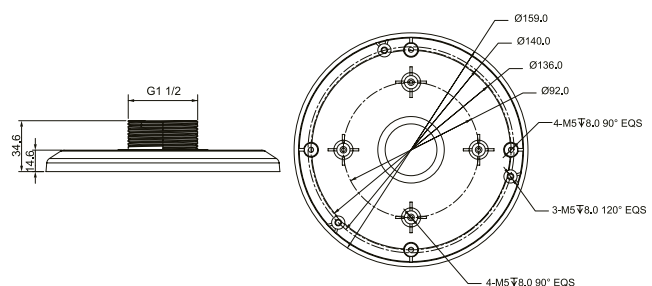

HBC5WT-2

HEPM

HD4CHIP-WK2

H4G-PK

equip® Camera Mounts Technical Specifications

MECHANICAL			
MODEL NO.	WEIGHT	CONSTRUCTION/ FINISH	DIMENSIONS
HD3-MK2	0.18 lb (0.08 kg)	Polycarbonate/White powder coating	3.82" x 6.06" x 4.76" (97.0 mm x 154.0 mm x 121.0 mm)
HD4CHIP-WK2	1.34 lb (0.61 kg)	Die-cast aluminum/White powder coating	5.48" x 8.5" x 4.65" (139.3 mm x 215.9 mm x 118.0 mm)
HD4CHIP-PK2	0.82 lb (0.37 kg)	Die-cast aluminum/White powder coating	1.82" x 6.49" (46.2 mm x 164.7 mm)
HB4G-PM	2.05 lb (0.93 kg)	SECC/White powder coating	5.1" x 6.7" x 1.8" (130.4 mm x 170.0 mm x 45.0 mm)
HB34G-CM	3.7 lb (1.7 kg)	SECC/White powder coating	6.7" x 9.6" x 5.4" (170.0 mm x 243.0 mm x 138.0 mm)
HBG-BB	0.67 lb (0.31 kg)	Die-cast aluminum/Gray powder coating	4.29" x 1.61" (109.0 mm x 41.0 mm)
HFG-WK	1.54 lb (0.7 kg)	Die-cast aluminum/White powder coating	5.3" x 5.3" x 7.4" (134 mm x 134 mm x 187.5 mm)
HFG-PK	0.46 lb (0.21 kg)	Die-cast aluminum/White powder coating	5.9" x 5.9" x 1.5" (150.8 mm x 150.8 mm x 37.0 mm)
HBC5WT-2	0.40 lb (0.18kg)	Die-cast aluminum/White powder coating	3.7" x 7.7" (95mm x 195mm)
HEPM	0.45 lb (0.21kg)	Die-cast aluminum/White powder coating	4.3" x 1.95" (110mm x 49.6mm)
H4G-PK	0.64lb (0.29kg)	Die-cast aluminum/White powder coating	6.26" x 1.36" (159mm x 34.6mm)