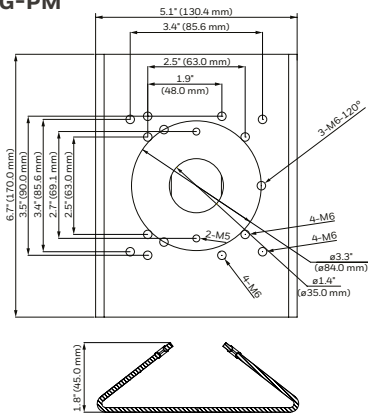

HBC5WT-2

HEPM

H4G-PK

FEATURES AND BENEFITS

	LOW PROFILE, CONTEMPORARY DESIGN	ECONOMICALLY PRICED	EASY CABLE FEED-THROUGH	CONCEALED WIRING	DIE-CAST ALUMINUM CONSTRUCTION	POLYCARBONATE CONSTRUCTION	SECC CONSTRUCTION	OFF-WHITE POWDER FINISH	GRAY POWDER FINISH	INDOOR	INDOOR/ OUTDOOR
HD3-MK2	√	√	√	√		√		√		√	
HD4CHIP-PK2	√	√	√	√	√			√			√
HD4CHIP-WK2	√	√	√	√	√			√			√
HB34G-CM	√	√	√	√			√	√			√
HB4G-PM	√	√	√	√			√	√			√
HBG-BB	√	√	√	√	√				√		√
HFG-WK	√	√	√	√	√			√			√
HFG-PK	√	√	√	√	√			√			√
HBC5WT-2	√	√	√	√	√			√		√	
HEPM	√	√	√	√	√			√			√
H4G-PK	√	√	√	√	√			√			√

equiP® Camera Mounts Dimensions

HB4G-PM

HD4CHIP-PK2

HBG-BB

HD3-MK2

HB34G-CM

HFG-PK

HFG-WK

HBC5WT-2

HEPM

HD4CHIP-WK2

H4G-PK

equip® Camera Mounts Technical Specifications

MECHANICAL			
MODEL NO.	WEIGHT	CONSTRUCTION/ FINISH	DIMENSIONS
HD3-MK2	0.18 lb (0.08 kg)	Polycarbonate/White powder coating	3.82" x 6.06" x 4.76" (97.0 mm x 154.0 mm x 121.0 mm)
HD4CHIP-WK2	1.34 lb (0.61 kg)	Die-cast aluminum/White powder coating	5.48" x 8.5" x 4.65" (139.3 mm x 215.9 mm x 118.0 mm)
HD4CHIP-PK2	0.82 lb (0.37 kg)	Die-cast aluminum/White powder coating	1.82" x 6.49" (46.2 mm x 164.7 mm)
HB4G-PM	2.05 lb (0.93 kg)	SECC/White powder coating	5.1" x 6.7" x 1.8" (130.4 mm x 170.0 mm x 45.0 mm)
HB34G-CM	3.7 lb (1.7 kg)	SECC/White powder coating	6.7" x 9.6" x 5.4" (170.0 mm x 243.0 mm x 138.0 mm)
HBG-BB	0.67 lb (0.31 kg)	Die-cast aluminum/Gray powder coating	4.29" x 1.61" (109.0 mm x 41.0 mm)
HFG-WK	1.54 lb (0.7 kg)	Die-cast aluminum/White powder coating	5.3" x 5.3" x 7.4" (134 mm x 134 mm x 187.5 mm)
HFG-PK	0.46 lb (0.21 kg)	Die-cast aluminum/White powder coating	5.9" x 5.9" x 1.5" (150.8 mm x 150.8 mm x 37.0 mm)
HBC5WT-2	0.40 lb (0.18kg)	Die-cast aluminum/White powder coating	3.7" x 7.7" (95mm x 195mm)
HEPM	0.45 lb (0.21kg)	Die-cast aluminum/White powder coating	4.3" x 1.95" (110mm x 49.6mm)
H4G-PK	0.64lb (0.29kg)	Die-cast aluminum/White powder coating	6.26" x 1.36" (159mm x 34.6mm)