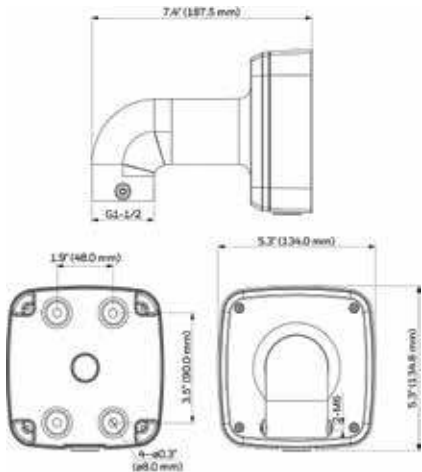

equiP® Camera Mounts Dimensions

HB4G-PM

HD4CHIP-PK2

HBG-BB

HD3-MK2

HB34G-CM

HFG-PK

HFG-WK

HBC5WT-2

HEPM

HD4CHIP-WK2

H4G-PK

equip® Camera Mounts Technical Specifications

MECHANICAL			
MODEL NO.	WEIGHT	CONSTRUCTION/ FINISH	DIMENSIONS
HD3-MK2	0.18 lb (0.08 kg)	Polycarbonate/White powder coating	3.82" x 6.06" x 4.76" (97.0 mm x 154.0 mm x 121.0 mm)
HD4CHIP-WK2	1.34 lb (0.61 kg)	Die-cast aluminum/White powder coating	5.48" x 8.5" x 4.65" (139.3 mm x 215.9 mm x 118.0 mm)
HD4CHIP-PK2	0.82 lb (0.37 kg)	Die-cast aluminum/White powder coating	1.82" x 6.49" (46.2 mm x 164.7 mm)
HB4G-PM	2.05 lb (0.93 kg)	SECC/White powder coating	5.1" x 6.7" x 1.8" (130.4 mm x 170.0 mm x 45.0 mm)
HB34G-CM	3.7 lb (1.7 kg)	SECC/White powder coating	6.7" x 9.6" x 5.4" (170.0 mm x 243.0 mm x 138.0 mm)
HBG-BB	0.67 lb (0.31 kg)	Die-cast aluminum/Gray powder coating	4.29" x 1.61" (109.0 mm x 41.0 mm)
HFG-WK	1.54 lb (0.7 kg)	Die-cast aluminum/White powder coating	5.3" x 5.3" x 7.4" (134 mm x 134 mm x 187.5 mm)
HFG-PK	0.46 lb (0.21 kg)	Die-cast aluminum/White powder coating	5.9" x 5.9" x 1.5" (150.8 mm x 150.8 mm x 37.0 mm)
HBC5WT-2	0.40 lb (0.18kg)	Die-cast aluminum/White powder coating	3.7" x 7.7" (95mm x 195mm)
HEPM	0.45 lb (0.21kg)	Die-cast aluminum/White powder coating	4.3" x 1.95" (110mm x 49.6mm)
H4G-PK	0.64lb (0.29kg)	Die-cast aluminum/White powder coating	6.26" x 1.36" (159mm x 34.6mm)