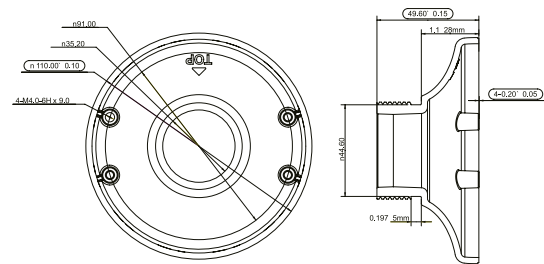

equiP® Camera Mounts Dimensions

HB4G-PM

HD4CHIP-PK2

HBG-BB

HD3-MK2

HB34G-CM

HFG-PK

HFG-WK

HBC5WT-2

HEPM

HD4CHIP-WK2

H4G-PK

equip® Camera Mounts Technical Specifications

MECHANICAL			
MODEL NO.	WEIGHT	CONSTRUCTION/ FINISH	DIMENSIONS
HD3-MK2	0.18 lb (0.08 kg)	Polycarbonate/White powder coating	3.82" x 6.06" x 4.76" (97.0 mm x 154.0 mm x 121.0 mm)
HD4CHIP-WK2	1.34 lb (0.61 kg)	Die-cast aluminum/White powder coating	5.48" x 8.5" x 4.65" (139.3 mm x 215.9 mm x 118.0 mm)
HD4CHIP-PK2	0.82 lb (0.37 kg)	Die-cast aluminum/White powder coating	1.82" x 6.49" (46.2 mm x 164.7 mm)
HB4G-PM	2.05 lb (0.93 kg)	SECC/White powder coating	5.1" x 6.7" x 1.8" (130.4 mm x 170.0 mm x 45.0 mm)
HB34G-CM	3.7 lb (1.7 kg)	SECC/White powder coating	6.7" x 9.6" x 5.4" (170.0 mm x 243.0 mm x 138.0 mm)
HBG-BB	0.67 lb (0.31 kg)	Die-cast aluminum/Gray powder coating	4.29" x 1.61" (109.0 mm x 41.0 mm)
HFG-WK	1.54 lb (0.7 kg)	Die-cast aluminum/White powder coating	5.3" x 5.3" x 7.4" (134 mm x 134 mm x 187.5 mm)
HFG-PK	0.46 lb (0.21 kg)	Die-cast aluminum/White powder coating	5.9" x 5.9" x 1.5" (150.8 mm x 150.8 mm x 37.0 mm)
HBC5WT-2	0.40 lb (0.18kg)	Die-cast aluminum/White powder coating	3.7" x 7.7" (95mm x 195mm)
HEPM	0.45 lb (0.21kg)	Die-cast aluminum/White powder coating	4.3" x 1.95" (110mm x 49.6mm)
H4G-PK	0.64lb (0.29kg)	Die-cast aluminum/White powder coating	6.26" x 1.36" (159mm x 34.6mm)