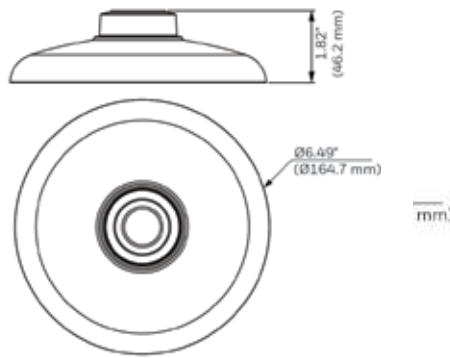

HBC5WT-2

HEPM

H4G-PK

FEATURES AND BENEFITS

	LOW PROFILE, CONTEMPORARY DESIGN	ECONOMICALLY PRICED	EASY CABLE FEED-THROUGH	CONCEALED WIRING	DIE-CAST ALUMINUM CONSTRUCTION	POLYCARBONATE CONSTRUCTION	SECC CONSTRUCTION	OFF-WHITE POWDER FINISH	GRAY POWDER FINISH	INDOOR	INDOOR/ OUTDOOR
HD3-MK2	√	√	√	√		√		√		√	
HD4CHIP-PK2	√	√	√	√	√			√			√
HD4CHIP-WK2	√	√	√	√	√			√			√
HB34G-CM	√	√	√	√			√	√			√
HB4G-PM	√	√	√	√			√	√			√
HBG-BB	√	√	√	√	√				√		√
HFG-WK	√	√	√	√	√			√			√
HFG-PK	√	√	√	√	√			√			√
HBC5WT-2	√	√	√	√	√			√		√	
HEPM	√	√	√	√	√			√			√
H4G-PK	√	√	√	√	√			√			√

equiP® Camera Mounts Dimensions

HB4G-PM

HD4CHIP-PK2

HBG-BB

HD3-MK2

HB34G-CM

HFG-PK

HFG-WK

HBC5WT-2

HEPM

HD4CHIP-WK2

H4G-PK

equip® Camera Mounts Technical Specifications

MECHANICAL			
MODEL NO.	WEIGHT	CONSTRUCTION/ FINISH	DIMENSIONS
HD3-MK2	0.18 lb (0.08 kg)	Polycarbonate/White powder coating	3.82" x 6.06" x 4.76" (97.0 mm x 154.0 mm x 121.0 mm)
HD4CHIP-WK2	1.34 lb (0.61 kg)	Die-cast aluminum/White powder coating	5.48" x 8.5" x 4.65" (139.3 mm x 215.9 mm x 118.0 mm)
HD4CHIP-PK2	0.82 lb (0.37 kg)	Die-cast aluminum/White powder coating	1.82" x 6.49" (46.2 mm x 164.7 mm)
HB4G-PM	2.05 lb (0.93 kg)	SECC/White powder coating	5.1" x 6.7" x 1.8" (130.4 mm x 170.0 mm x 45.0 mm)
HB34G-CM	3.7 lb (1.7 kg)	SECC/White powder coating	6.7" x 9.6" x 5.4" (170.0 mm x 243.0 mm x 138.0 mm)
HBG-BB	0.67 lb (0.31 kg)	Die-cast aluminum/Gray powder coating	4.29" x 1.61" (109.0 mm x 41.0 mm)
HFG-WK	1.54 lb (0.7 kg)	Die-cast aluminum/White powder coating	5.3" x 5.3" x 7.4" (134 mm x 134 mm x 187.5 mm)
HFG-PK	0.46 lb (0.21 kg)	Die-cast aluminum/White powder coating	5.9" x 5.9" x 1.5" (150.8 mm x 150.8 mm x 37.0 mm)
HBC5WT-2	0.40 lb (0.18kg)	Die-cast aluminum/White powder coating	3.7" x 7.7" (95mm x 195mm)
HEPM	0.45 lb (0.21kg)	Die-cast aluminum/White powder coating	4.3" x 1.95" (110mm x 49.6mm)
H4G-PK	0.64lb (0.29kg)	Die-cast aluminum/White powder coating	6.26" x 1.36" (159mm x 34.6mm)