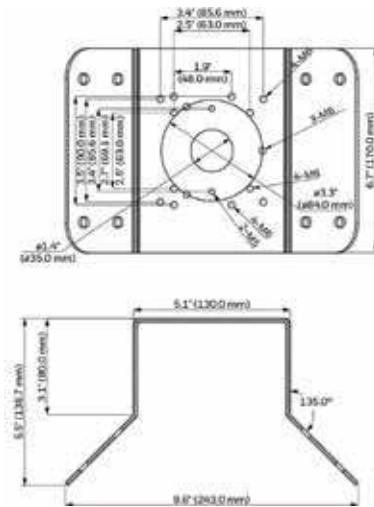

equiP® Camera Mounts Dimensions

HB4G-PM

HD4CHIP-PK2

HBG-BB

HD3-MK2

HB34G-CM

HFG-PK

HFG-WK

HBC5WT-2

HEPM

HD4CHIP-WK2

H4G-PK

equip® Camera Mounts Technical Specifications

MECHANICAL			
MODEL NO.	WEIGHT	CONSTRUCTION/ FINISH	DIMENSIONS
HD3-MK2	0.18 lb (0.08 kg)	Polycarbonate/White powder coating	3.82" x 6.06" x 4.76" (97.0 mm x 154.0 mm x 121.0 mm)
HD4CHIP-WK2	1.34 lb (0.61 kg)	Die-cast aluminum/White powder coating	5.48" x 8.5" x 4.65" (139.3 mm x 215.9 mm x 118.0 mm)
HD4CHIP-PK2	0.82 lb (0.37 kg)	Die-cast aluminum/White powder coating	1.82" x 6.49" (46.2 mm x 164.7 mm)
HB4G-PM	2.05 lb (0.93 kg)	SECC/White powder coating	5.1" x 6.7" x 1.8" (130.4 mm x 170.0 mm x 45.0 mm)
HB34G-CM	3.7 lb (1.7 kg)	SECC/White powder coating	6.7" x 9.6" x 5.4" (170.0 mm x 243.0 mm x 138.0 mm)
HBG-BB	0.67 lb (0.31 kg)	Die-cast aluminum/Gray powder coating	4.29" x 1.61" (109.0 mm x 41.0 mm)
HFG-WK	1.54 lb (0.7 kg)	Die-cast aluminum/White powder coating	5.3" x 5.3" x 7.4" (134 mm x 134 mm x 187.5 mm)
HFG-PK	0.46 lb (0.21 kg)	Die-cast aluminum/White powder coating	5.9" x 5.9" x 1.5" (150.8 mm x 150.8 mm x 37.0 mm)
HBC5WT-2	0.40 lb (0.18kg)	Die-cast aluminum/White powder coating	3.7" x 7.7" (95mm x 195mm)
HEPM	0.45 lb (0.21kg)	Die-cast aluminum/White powder coating	4.3" x 1.95" (110mm x 49.6mm)
H4G-PK	0.64lb (0.29kg)	Die-cast aluminum/White powder coating	6.26" x 1.36" (159mm x 34.6mm)