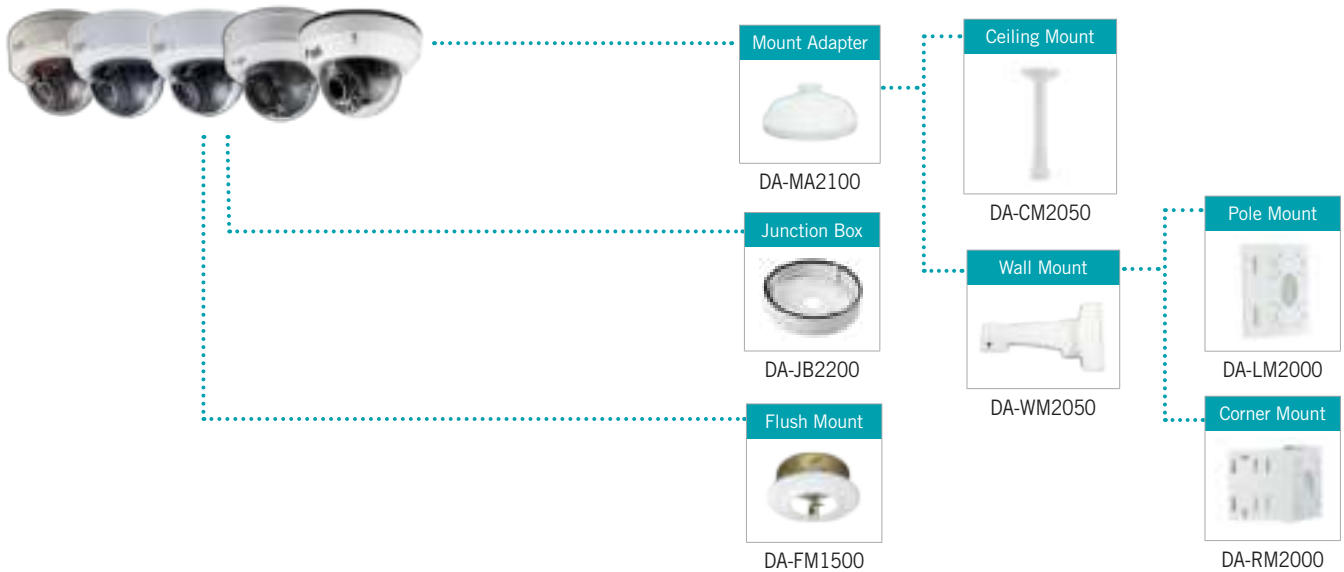

DOME (8)

DC-D Series DC-D3233HRX, DC-D3233WRX, DC-D4533HRX, DC-D4236HRX, DC-D4233HRX, DC-D4236WRX, DC-D4233WRX, DC-D4223WRX, DC-D3233RX, DC-D3233X

TC-D Series TC-D5532WRX, TC-D5531WRX, TC-D5531WRXP