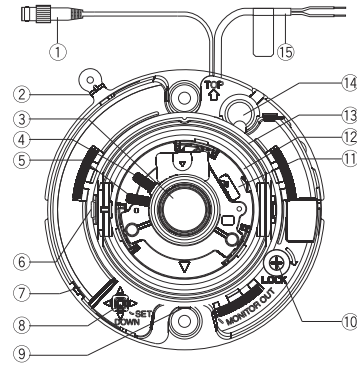

## Part Names and Functions

\* This illustration represents WV-CF344.

- |                                                    |                                  |
|----------------------------------------------------|----------------------------------|
| ① Video output connector                           | ⑨ Adjustment monitor output jack |
| ② Mark                                             | ⑩ Panning table lock screw       |
| ③ Lens                                             | ⑪ Azimuth adjuster               |
| ④ Focus knob (with lock function) [WV-CF374/CF344] | ⑫ Tilting table                  |
| ⑤ Zoom knob (with lock function)                   | ⑬ Panning table                  |
| ⑥ Tilting lock screw                               | ⑭ Cable access hole              |
| ⑦ AF button [WV-CF354]                             | ⑮ Power cord                     |
| ⑧ Set up button [WV-CF374/CF344]                   |                                  |