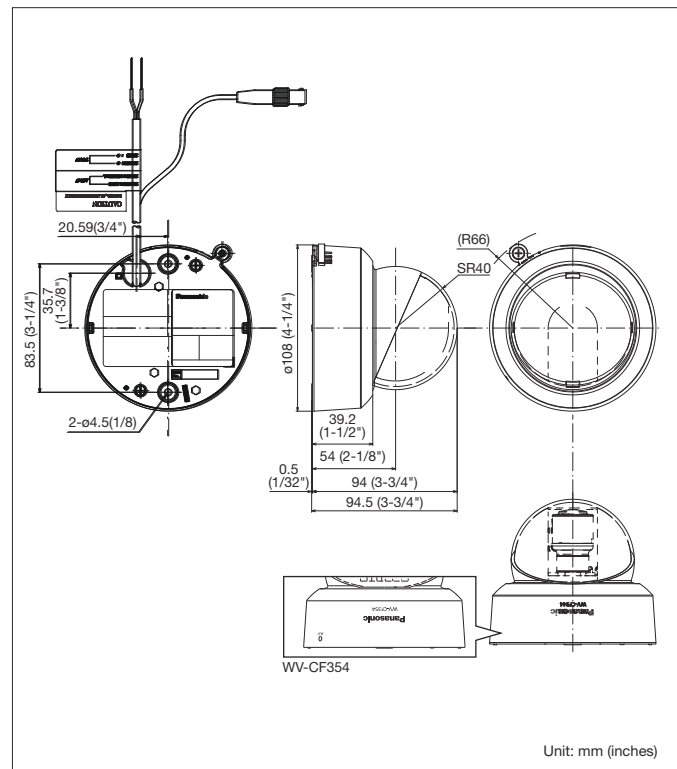

Appearance

Trademarks and registered trademarks

– Microsoft, and Windows are registered trademarks of Microsoft Corporation in the U.S. and other countries.

Important

– Safety Precaution: carefully read the operating instructions and installation manual before using this product.

– "Super Dynamic", "SDII", "SDIII", "SD5", "SD5Link", "SD6", "i-PRO" and "i-PRO SmartHD" logos are trademarks or registered trademarks of Panasonic Corporation.

- All TV pictures are simulated.
- Weights and dimensions are approximate.
- Specifications are subject to change without notice.
- These products may be subject to export control regulations.
- All product pictures are NTSC models.

DISTRIBUTED BY:

Panasonic®

<http://panasonic.net/security/>

Printed in Japan (2A-083AA)